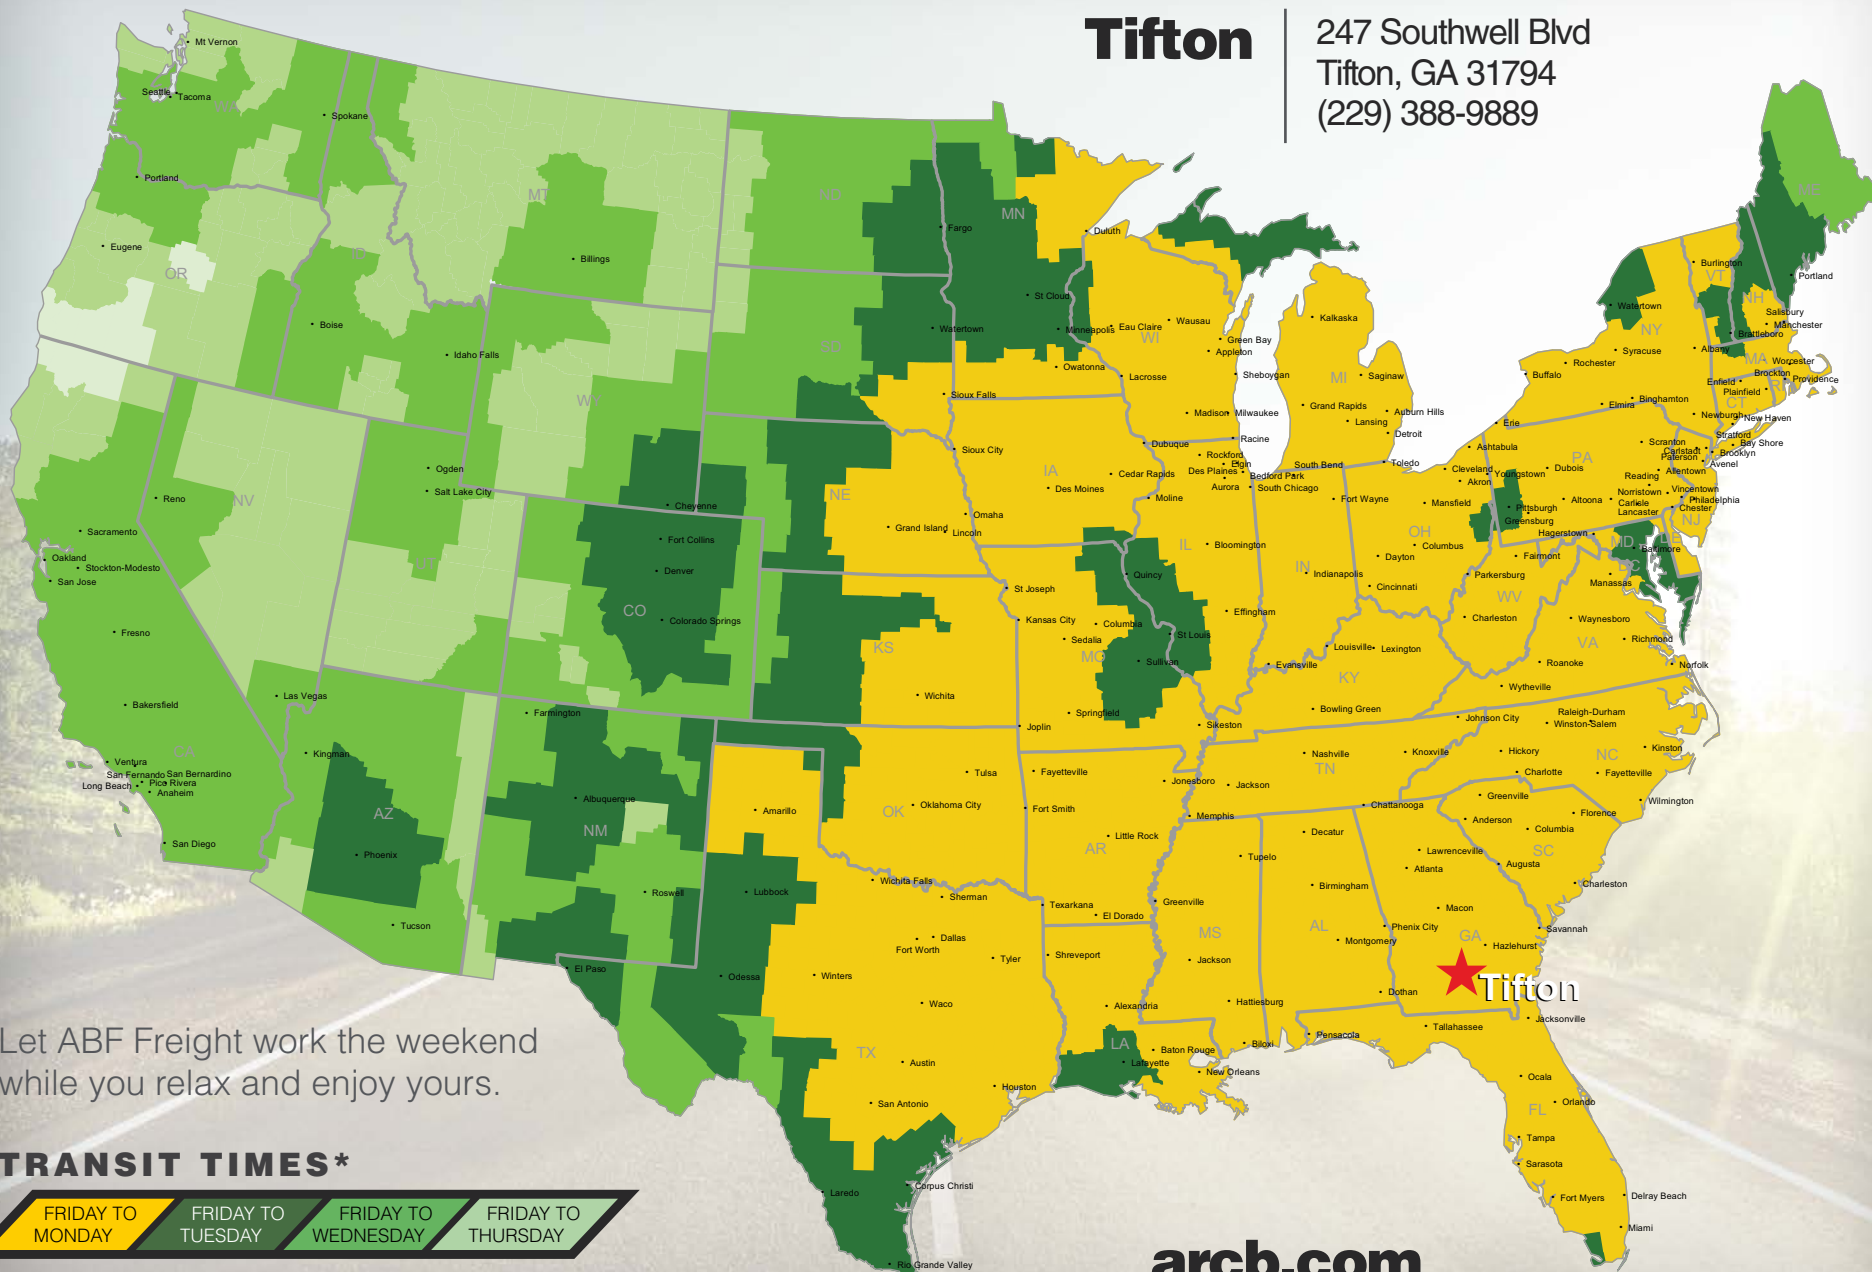

Tifton

247 Southwell Blvd
Tifton, GA 31794
(229) 388-9889

Let ABF Freight work the weekend while you relax and enjoy yours.

TRANSIT TIMES*

*Map graphically represents outbound transit times to service centers and is for illustrative purposes only. For a specific transit request, visit arcb.com or contact your account manager.

arcb.com

022018-209