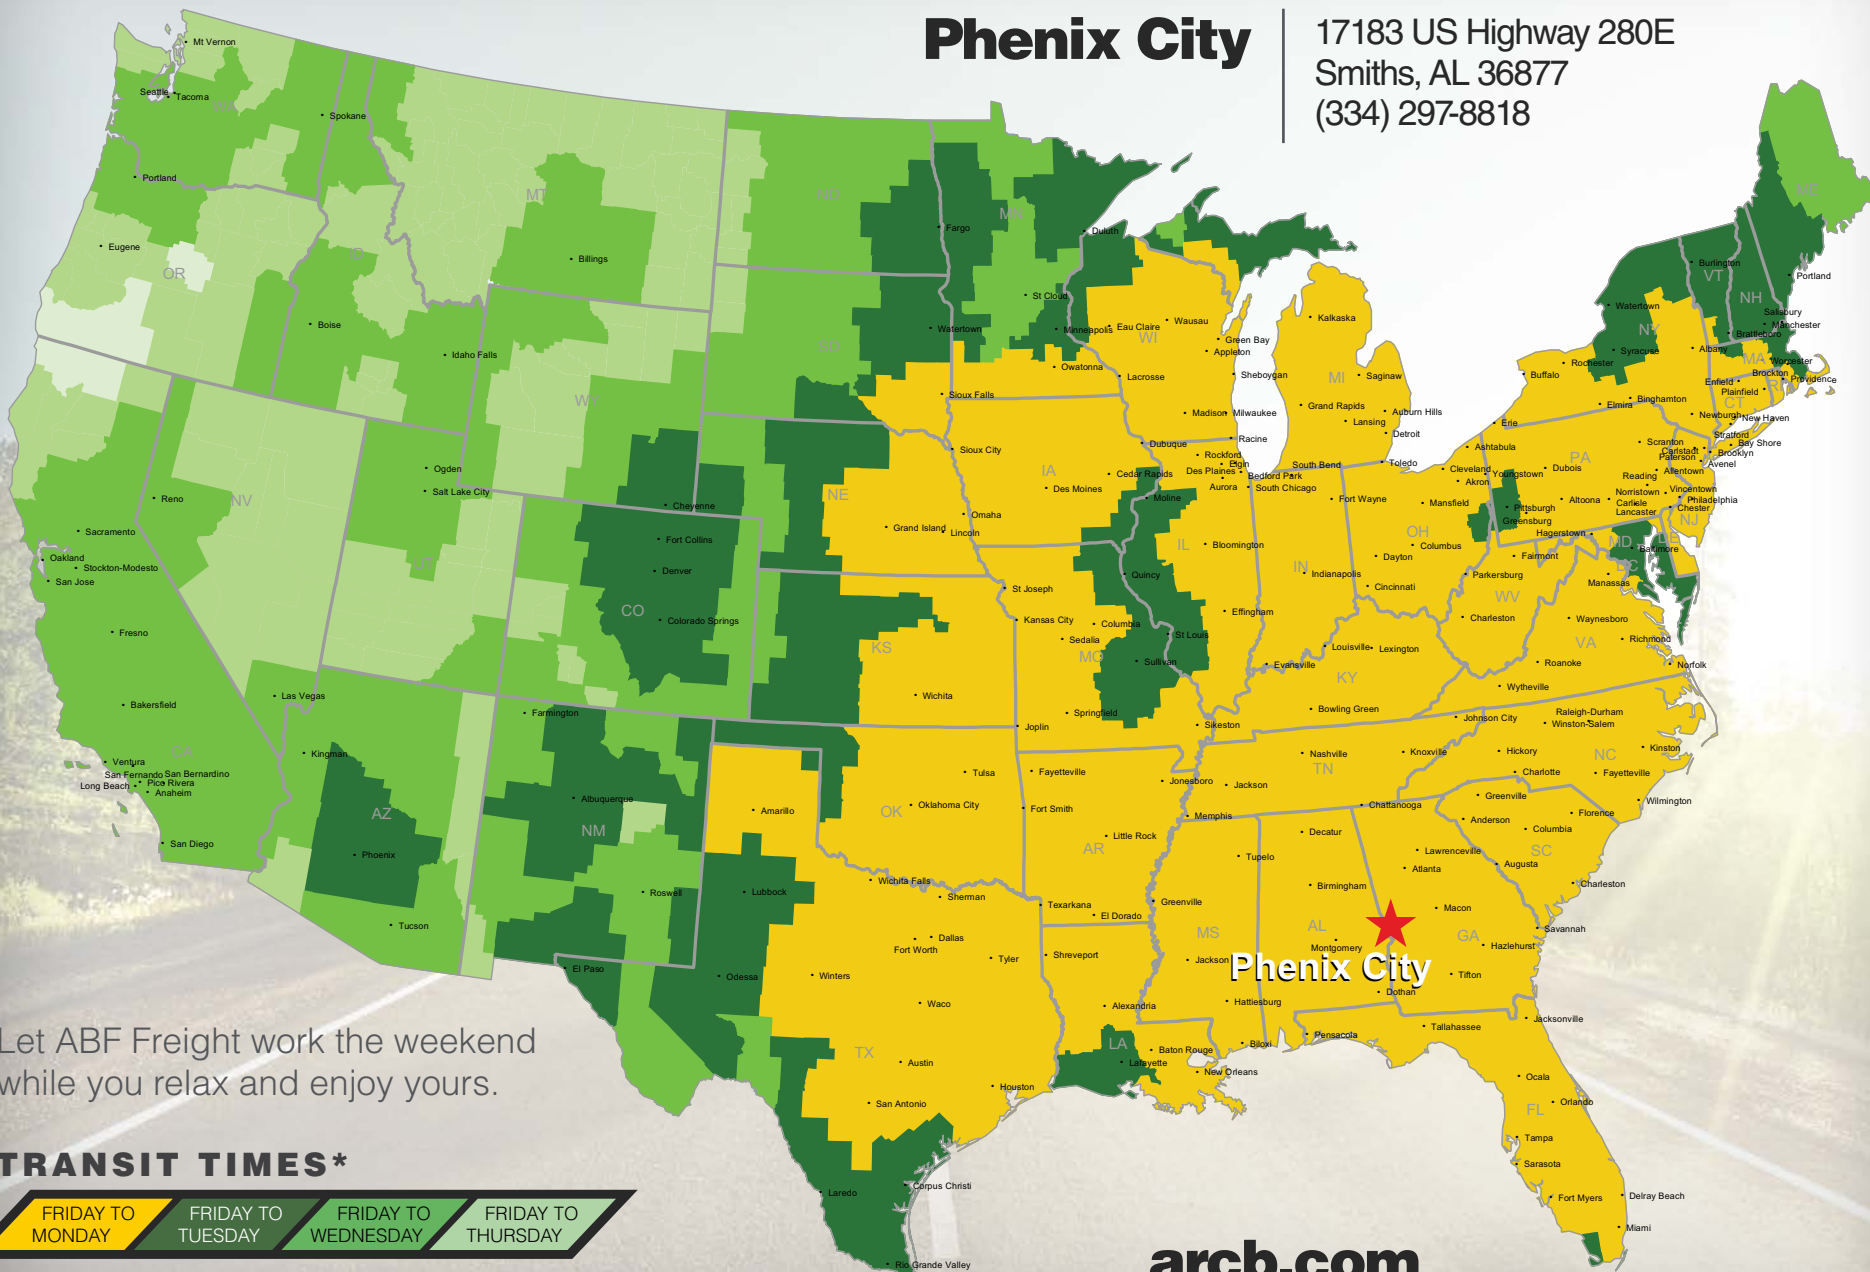

### Phenix City

17183 US Highway 280E  
Smiths, AL 36877  
(334) 297-8818

Let ABF Freight work the weekend while you relax and enjoy yours.

#### TRANSIT TIMES\*

FRIDAY TO MONDAY	FRIDAY TO TUESDAY	FRIDAY TO WEDNESDAY	FRIDAY TO THURSDAY
------------------	-------------------	---------------------	--------------------

\*Map graphically represents outbound transit times to service centers and is for illustrative purposes only. For a specific transit request, visit [arcb.com](http://arcb.com) or contact your account manager.