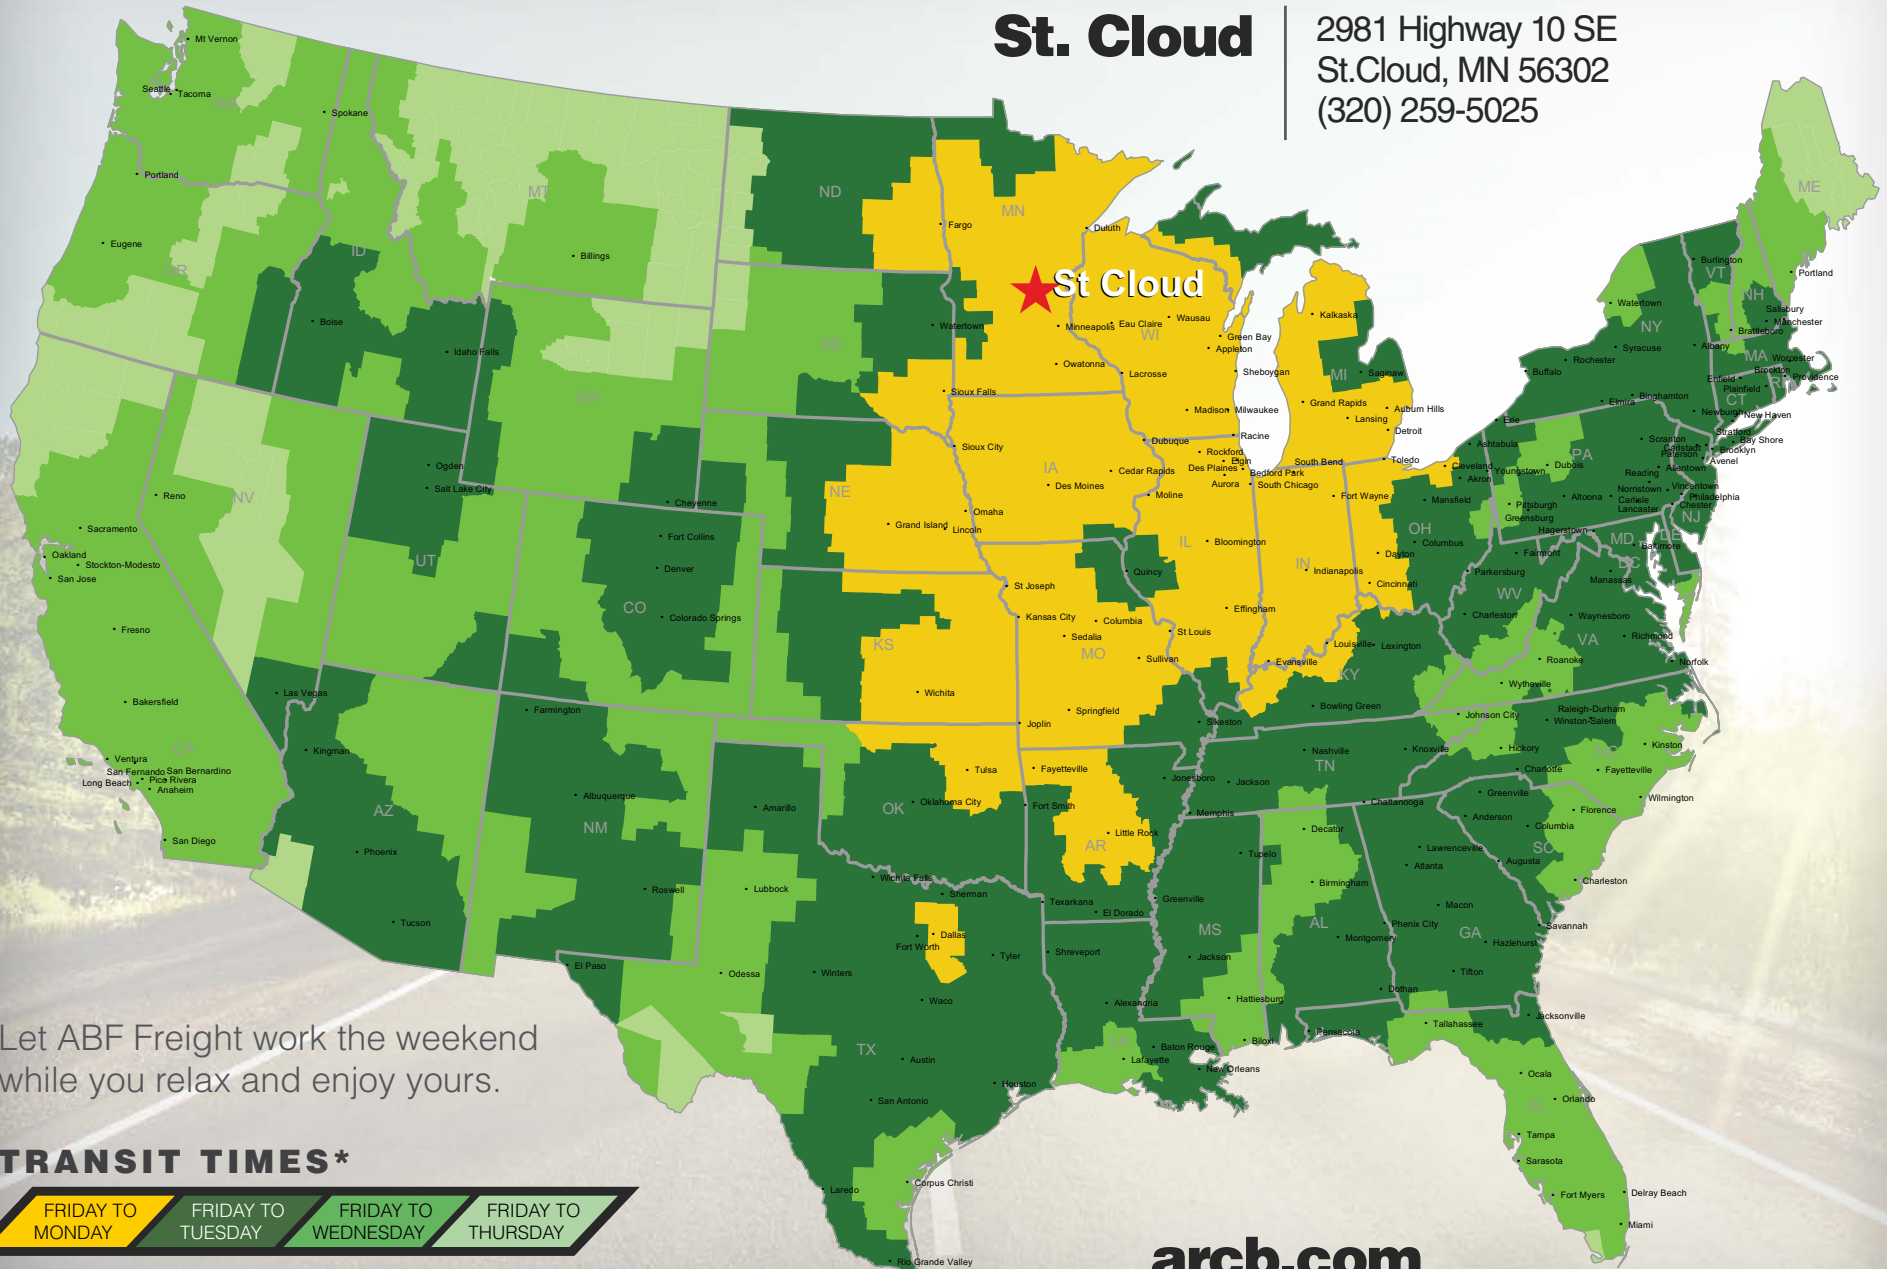

St. Cloud

2981 Highway 10 SE
St. Cloud, MN 56302
(320) 259-5025

Let ABF Freight work the weekend while you relax and enjoy yours.

TRANSIT TIMES*

FRIDAY TO MONDAY

FRIDAY TO TUESDAY

FRIDAY TO WEDNESDAY

FRIDAY TO THURSDAY

*Map graphically represents outbound transit times to service centers and is for illustrative purposes only. For a specific transit request, visit arcb.com or contact your account manager.

arcb.com

022018-217