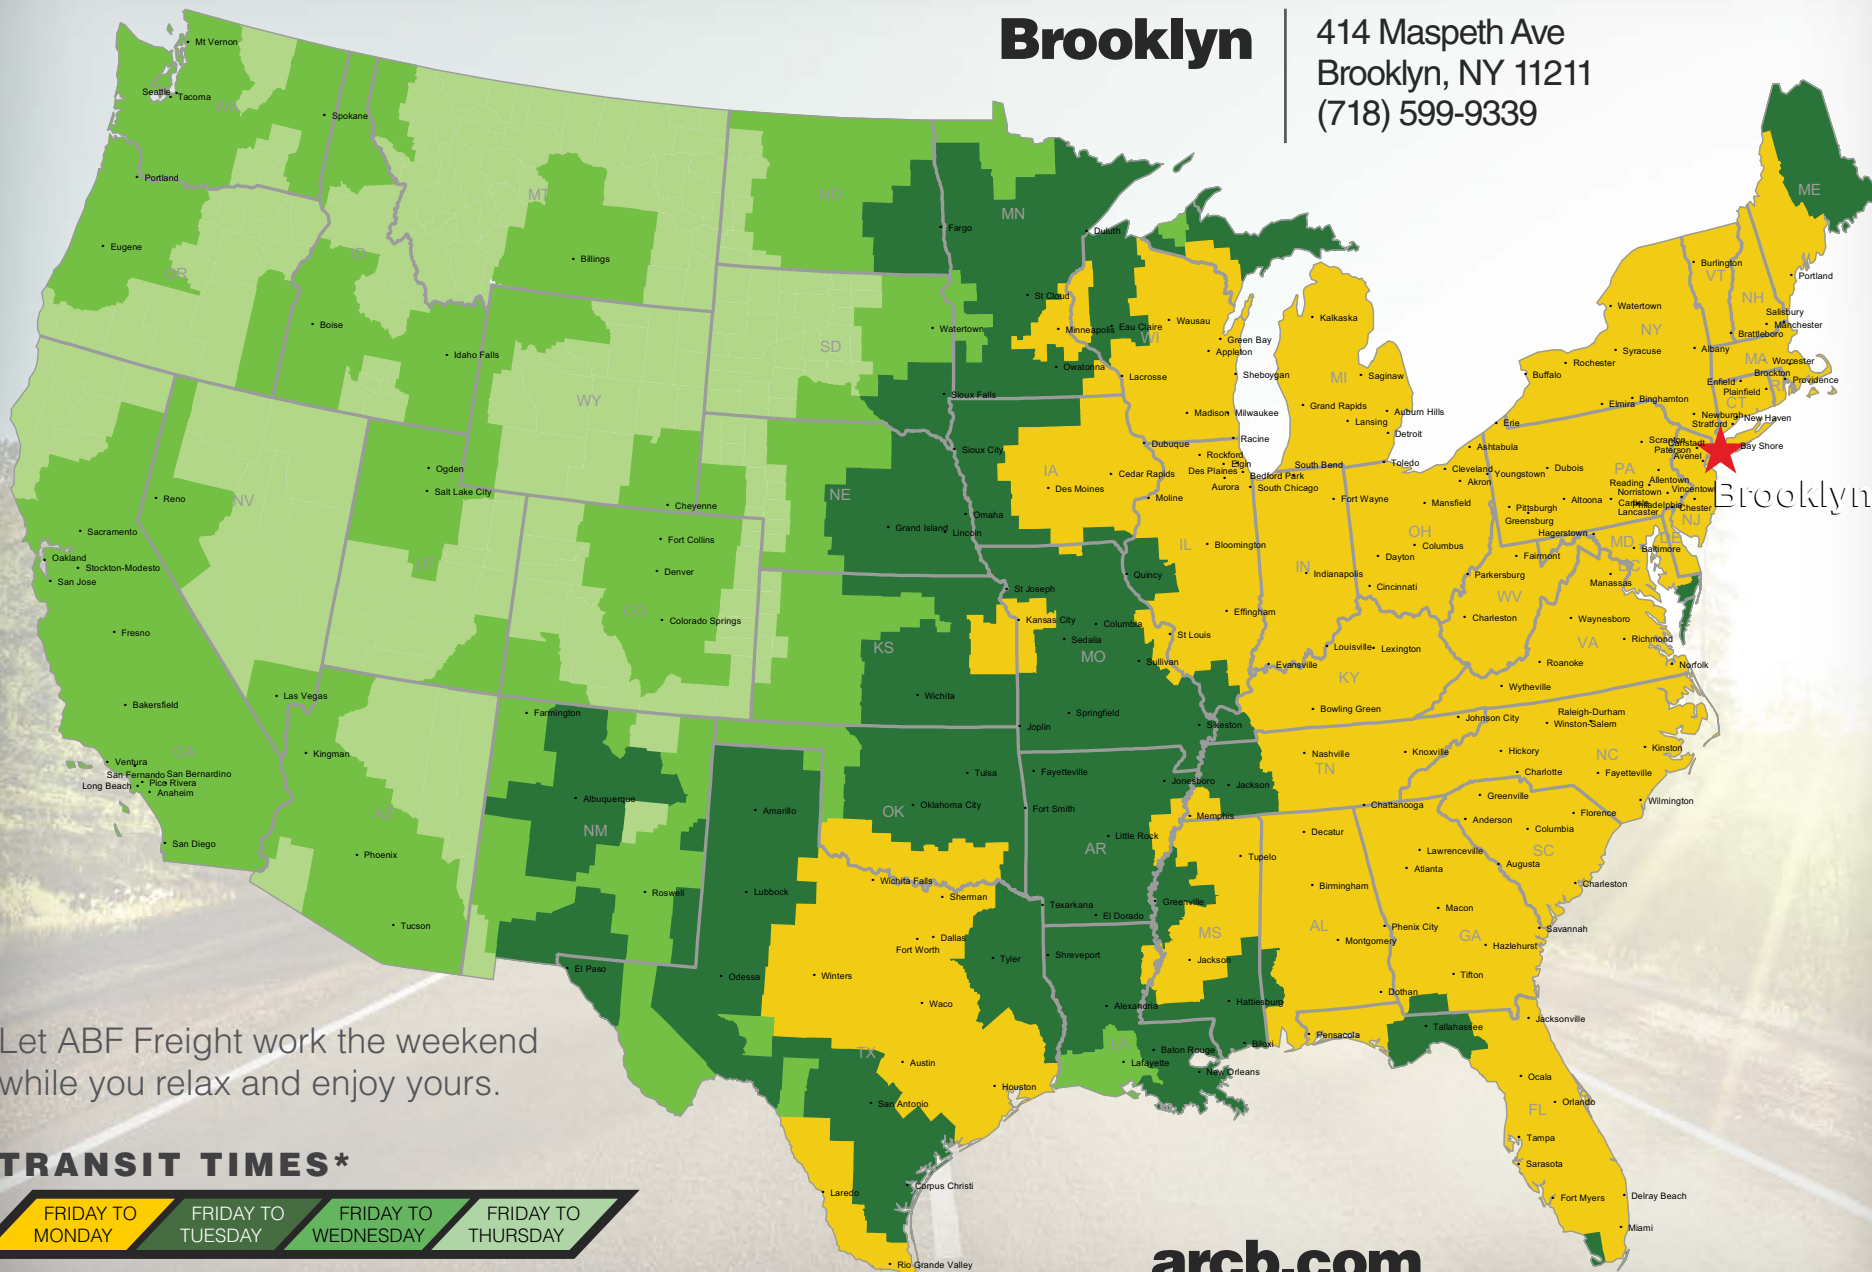

Brooklyn

414 Maspeth Ave
Brooklyn, NY 11211
(718) 599-9339

Let ABF Freight work the weekend while you relax and enjoy yours.

TRANSIT TIMES*

FRIDAY TO MONDAY	FRIDAY TO TUESDAY	FRIDAY TO WEDNESDAY	FRIDAY TO THURSDAY
------------------	-------------------	---------------------	--------------------

*Map graphically represents outbound transit times to service centers and is for illustrative purposes only. For a specific transit request, visit arcb.com or contact your account manager.

arcb.com

022018-218