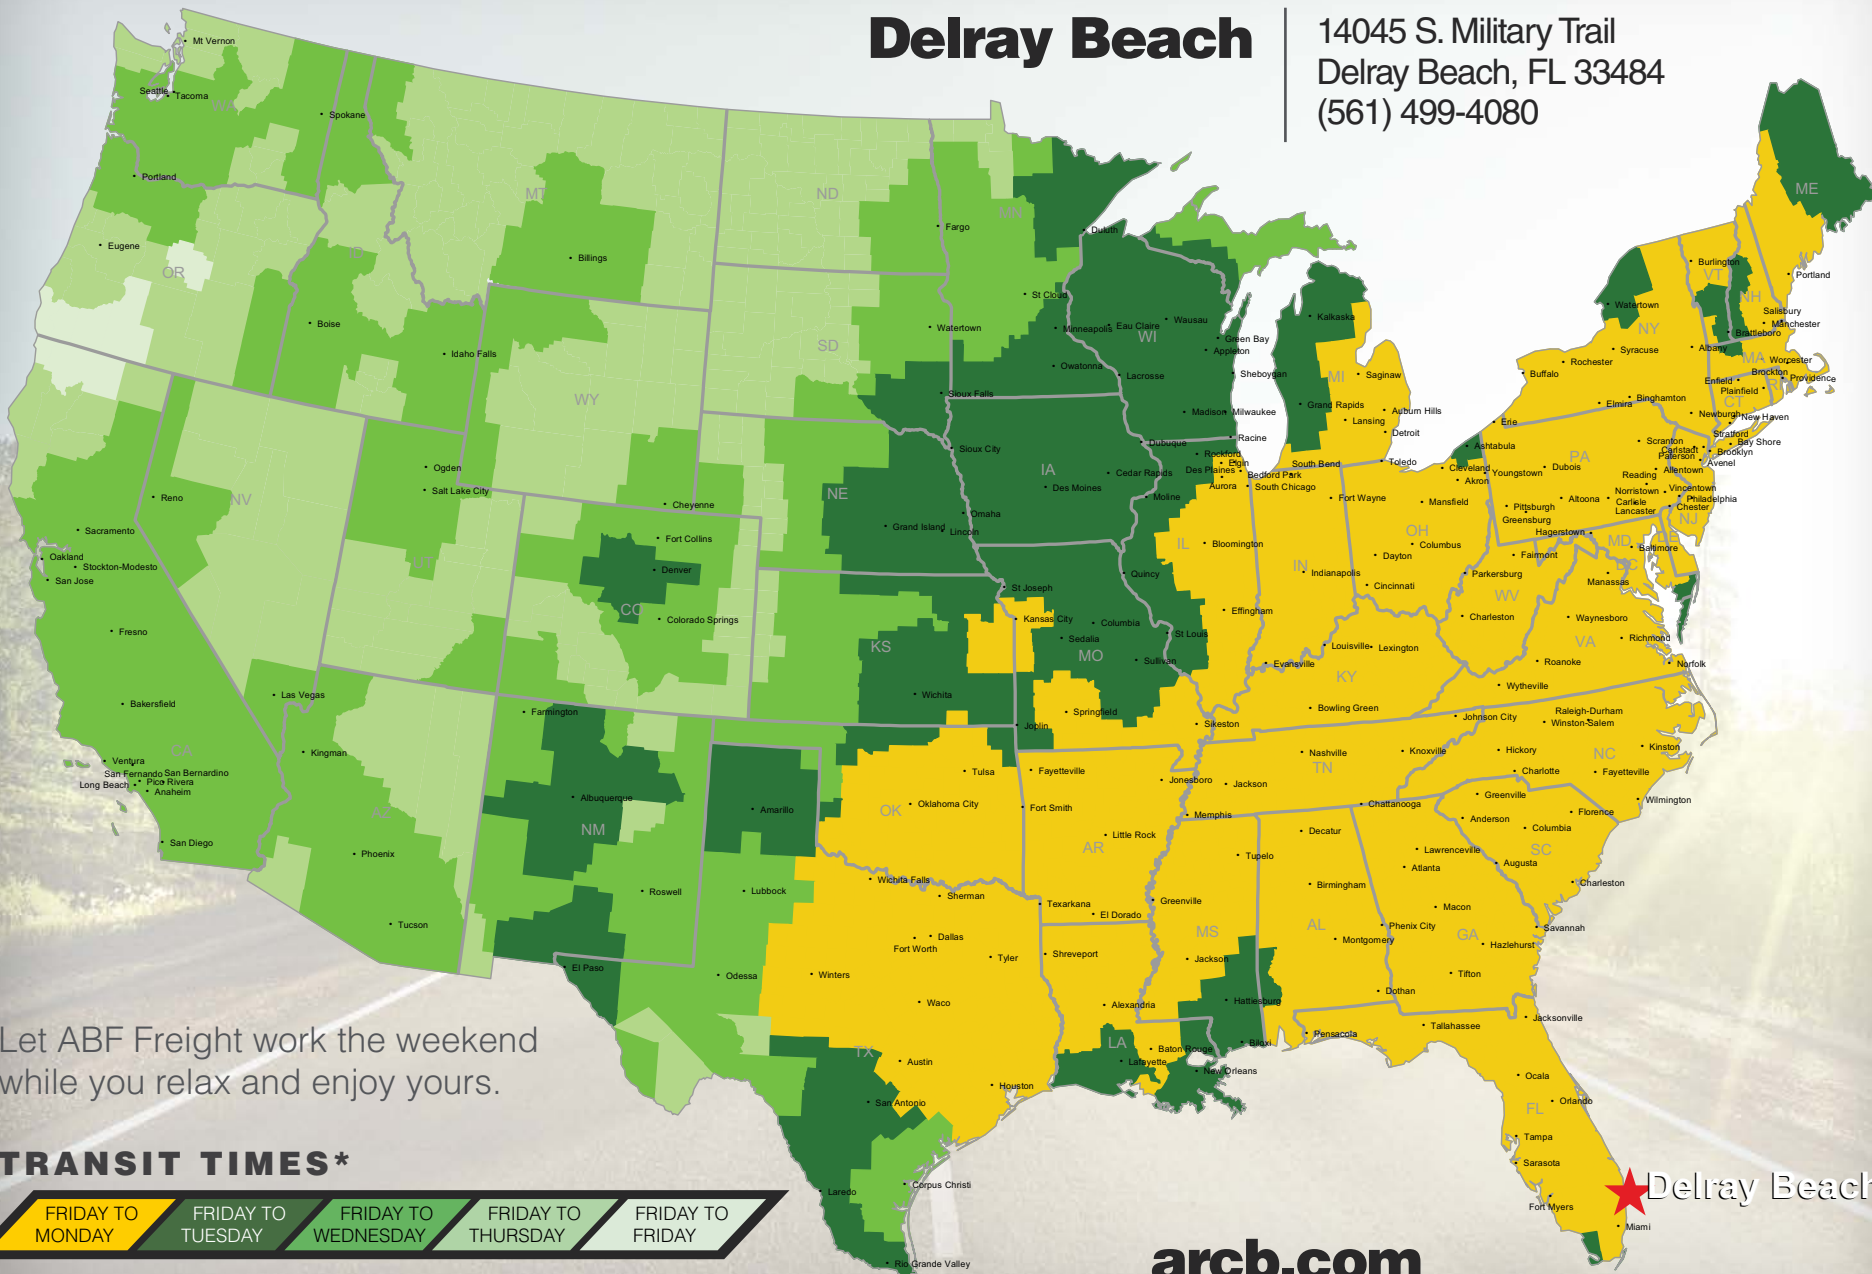

Delray Beach

14045 S. Military Trail
Delray Beach, FL 33484
(561) 499-4080

Let ABF Freight work the weekend while you relax and enjoy yours.

TRANSIT TIMES*

*Map graphically represents outbound transit times to service centers and is for illustrative purposes only. For a specific transit request, visit arcb.com or contact your account manager.