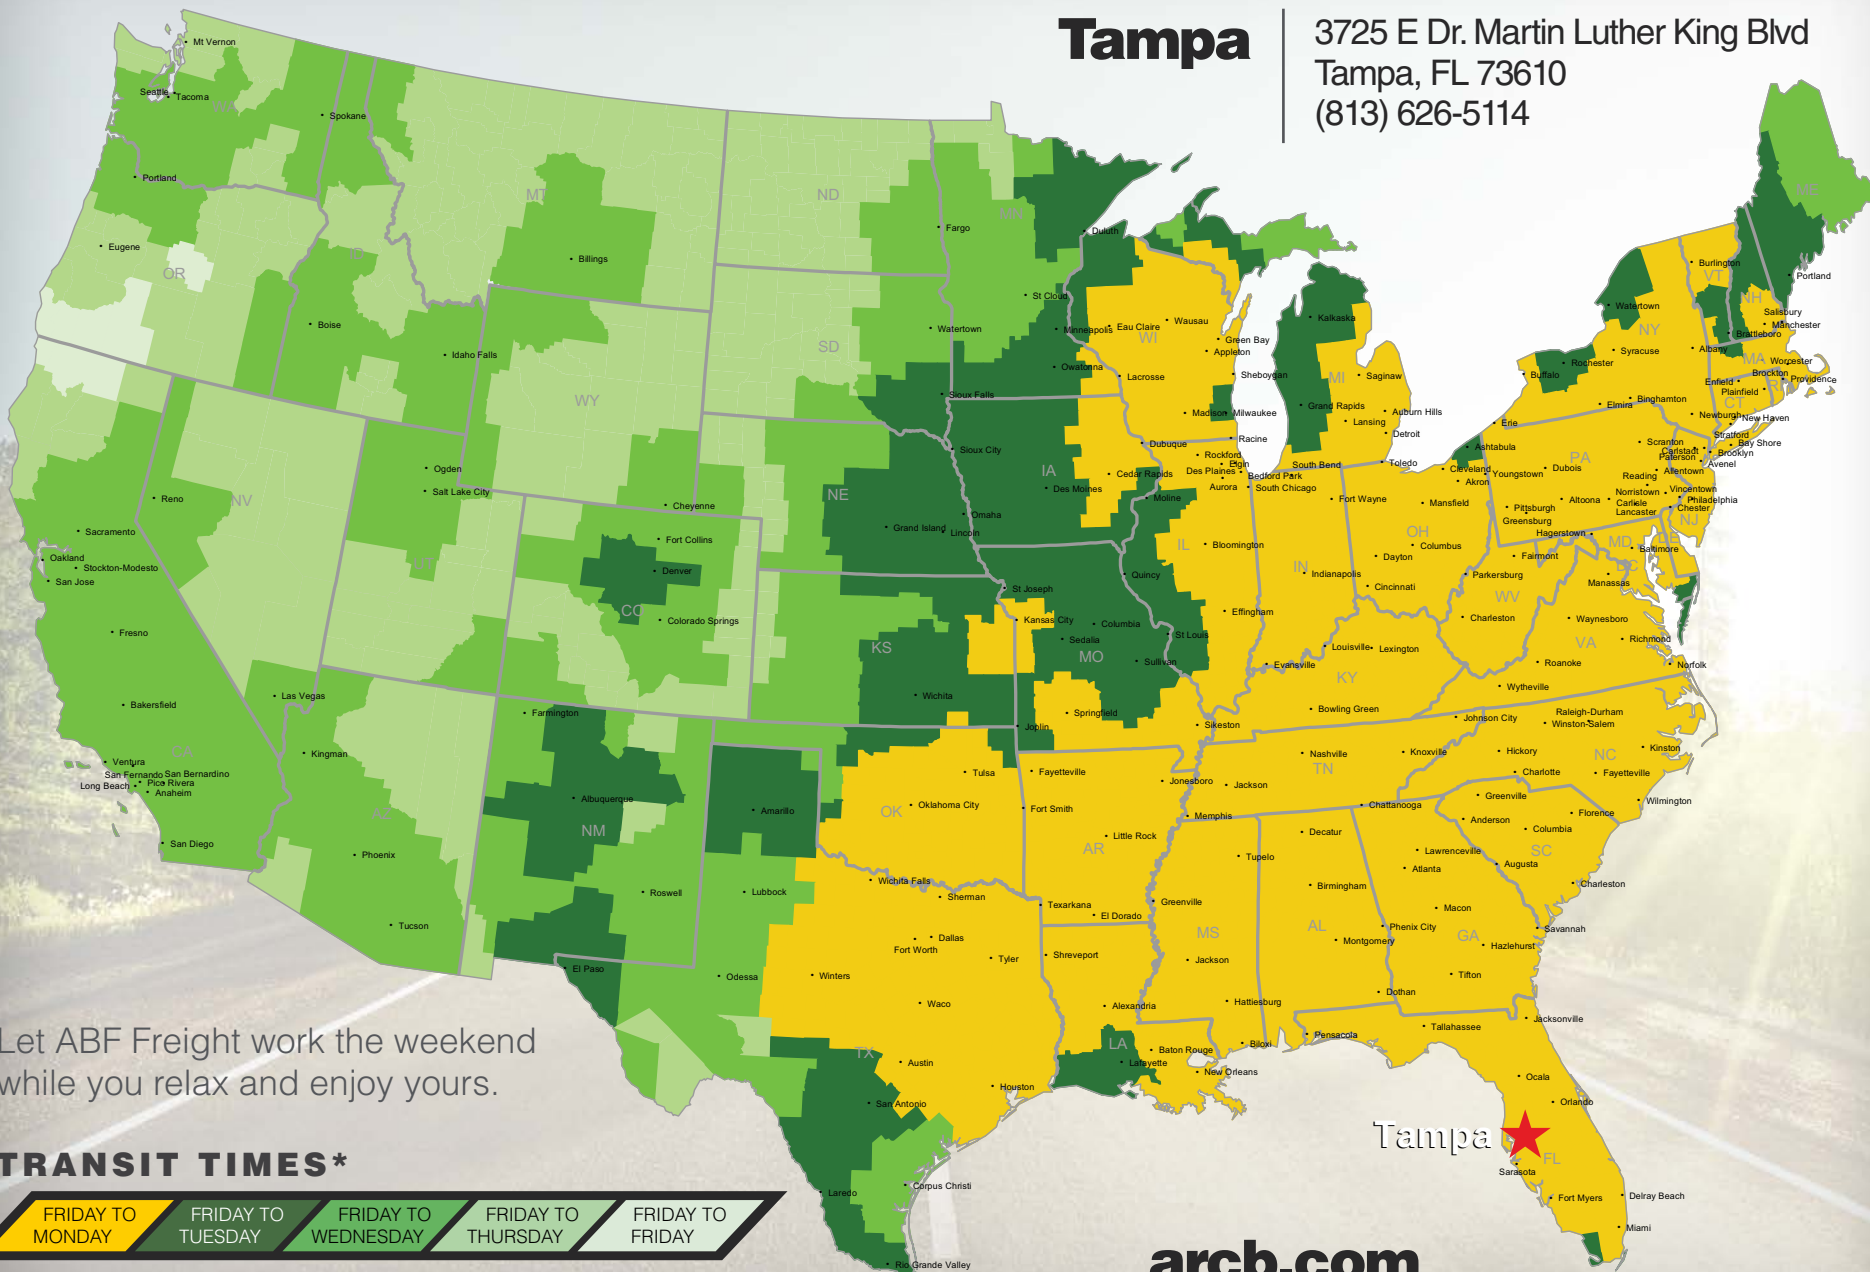

Tampa

3725 E Dr. Martin Luther King Blvd
Tampa, FL 73610
(813) 626-5114

Let ABF Freight work the weekend while you relax and enjoy yours.

TRANSIT TIMES*

*Map graphically represents outbound transit times to service centers and is for illustrative purposes only. For a specific transit request, visit arcb.com or contact your account manager.