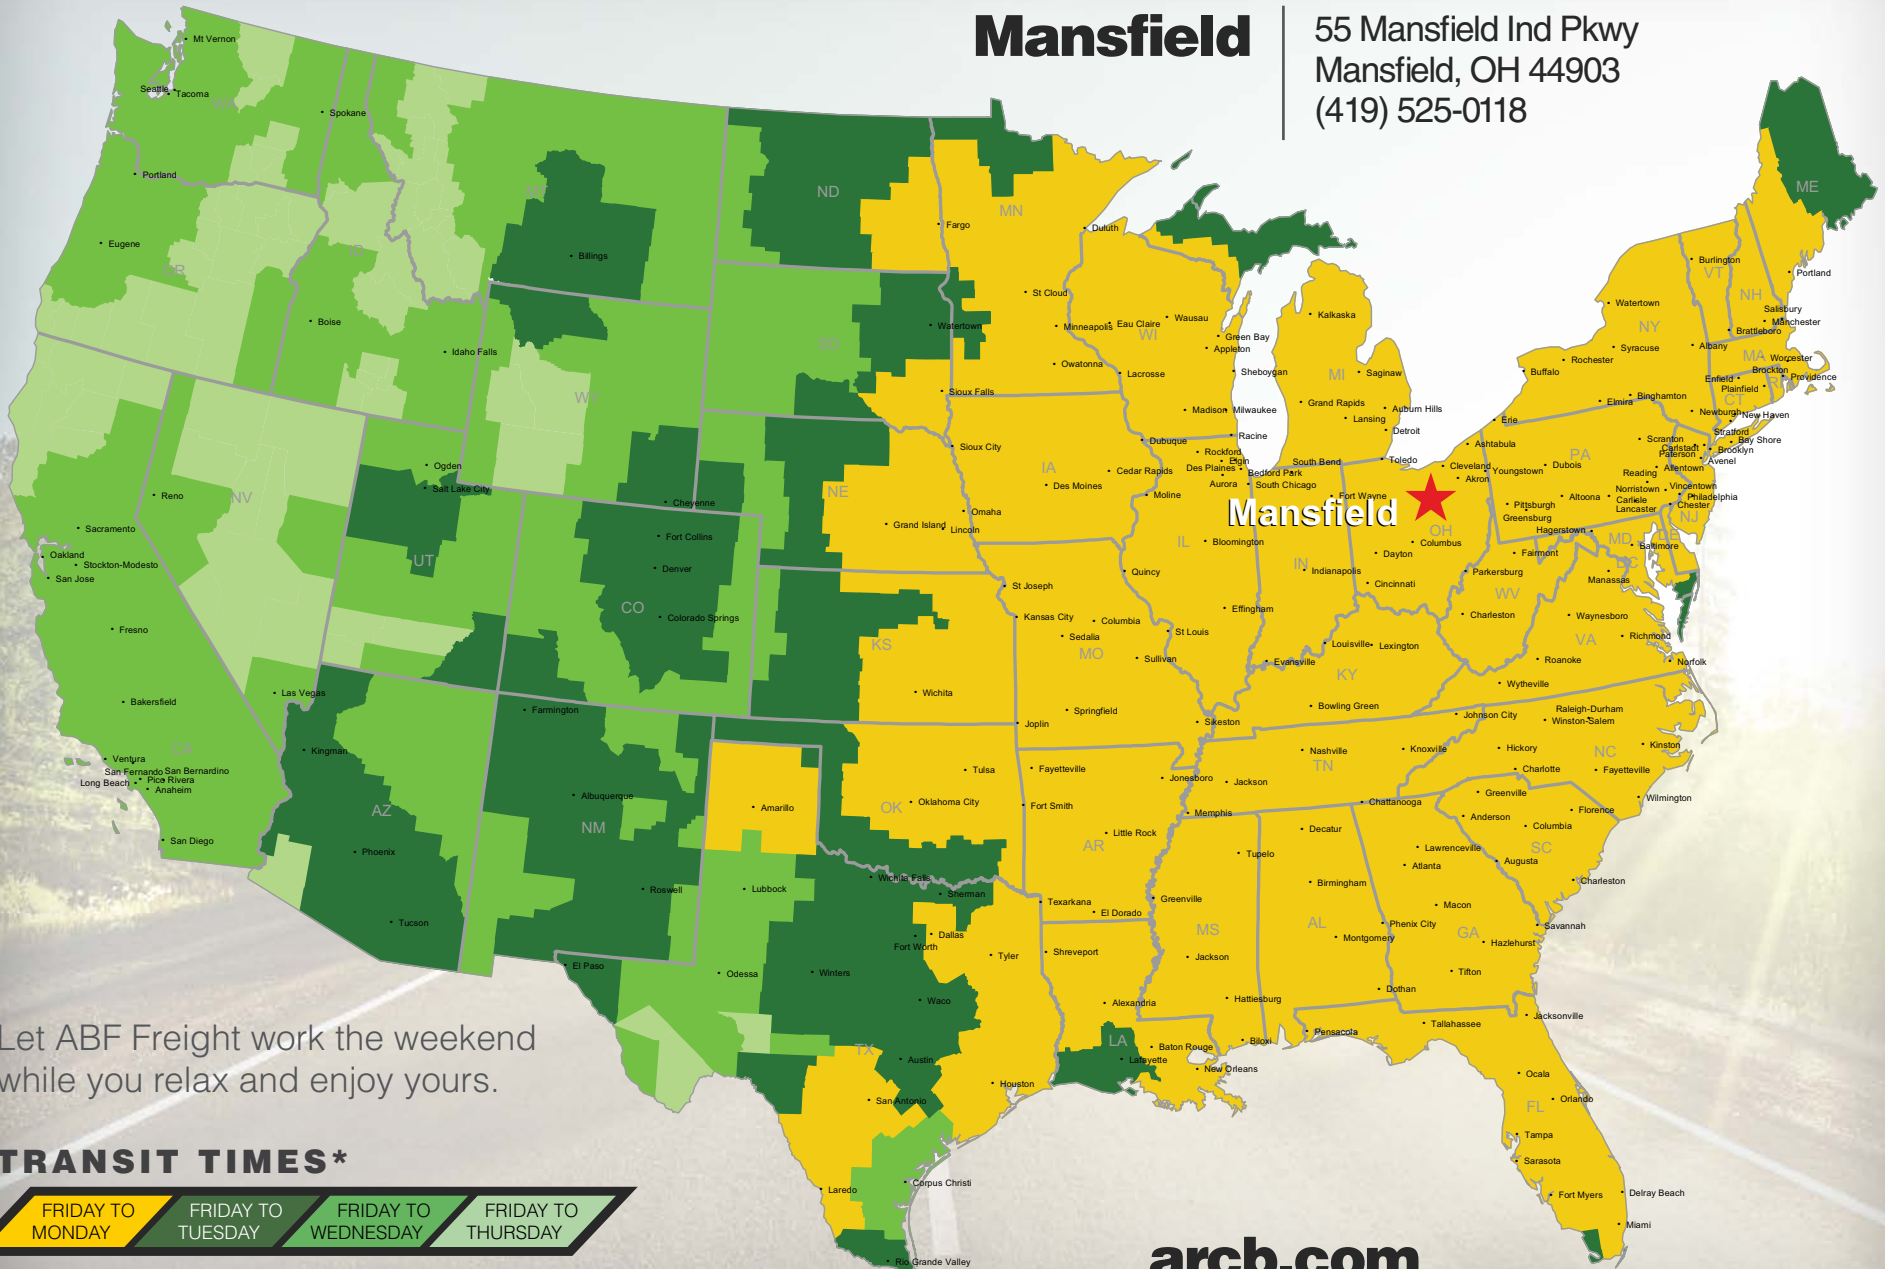

Mansfield

55 Mansfield Ind Pkwy
Mansfield, OH 44903
(419) 525-0118

Let ABF Freight work the weekend while you relax and enjoy yours.

TRANSIT TIMES*

FRIDAY TO MONDAY

FRIDAY TO TUESDAY

FRIDAY TO WEDNESDAY

FRIDAY TO THURSDAY

*Map graphically represents outbound transit times to service centers and is for illustrative purposes only. For a specific transit request, visit arcb.com or contact your account manager.

arcb.com

022018-230