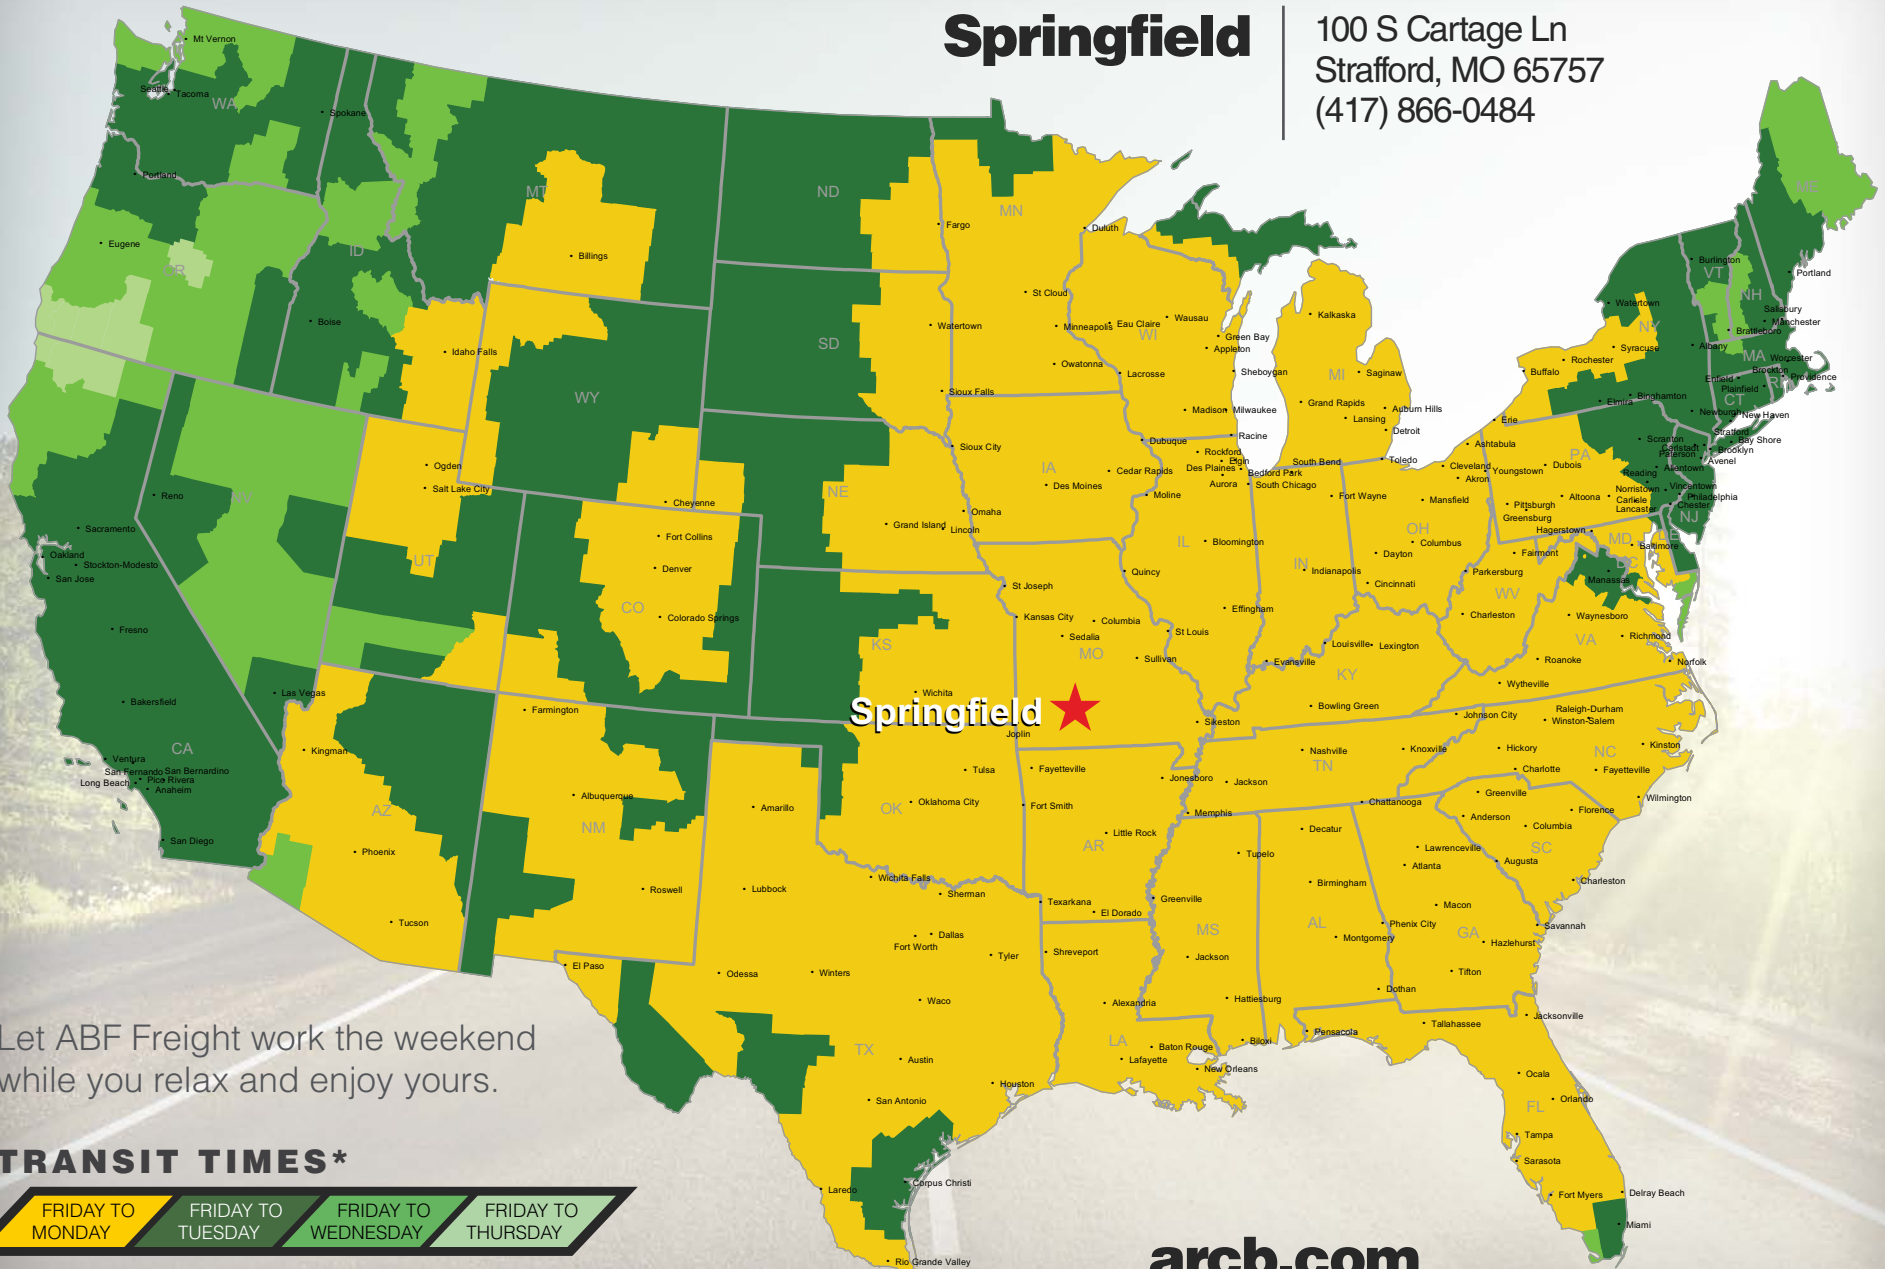

Springfield

100 S Cartage Ln
Strafford, MO 65757
(417) 866-0484

Let ABF Freight work the weekend while you relax and enjoy yours.

TRANSIT TIMES*

FRIDAY TO MONDAY

FRIDAY TO TUESDAY

FRIDAY TO WEDNESDAY

FRIDAY TO THURSDAY

*Map graphically represents outbound transit times to service centers and is for illustrative purposes only. For a specific transit request, visit arcb.com or contact your account manager.

arcb.com

022018-234