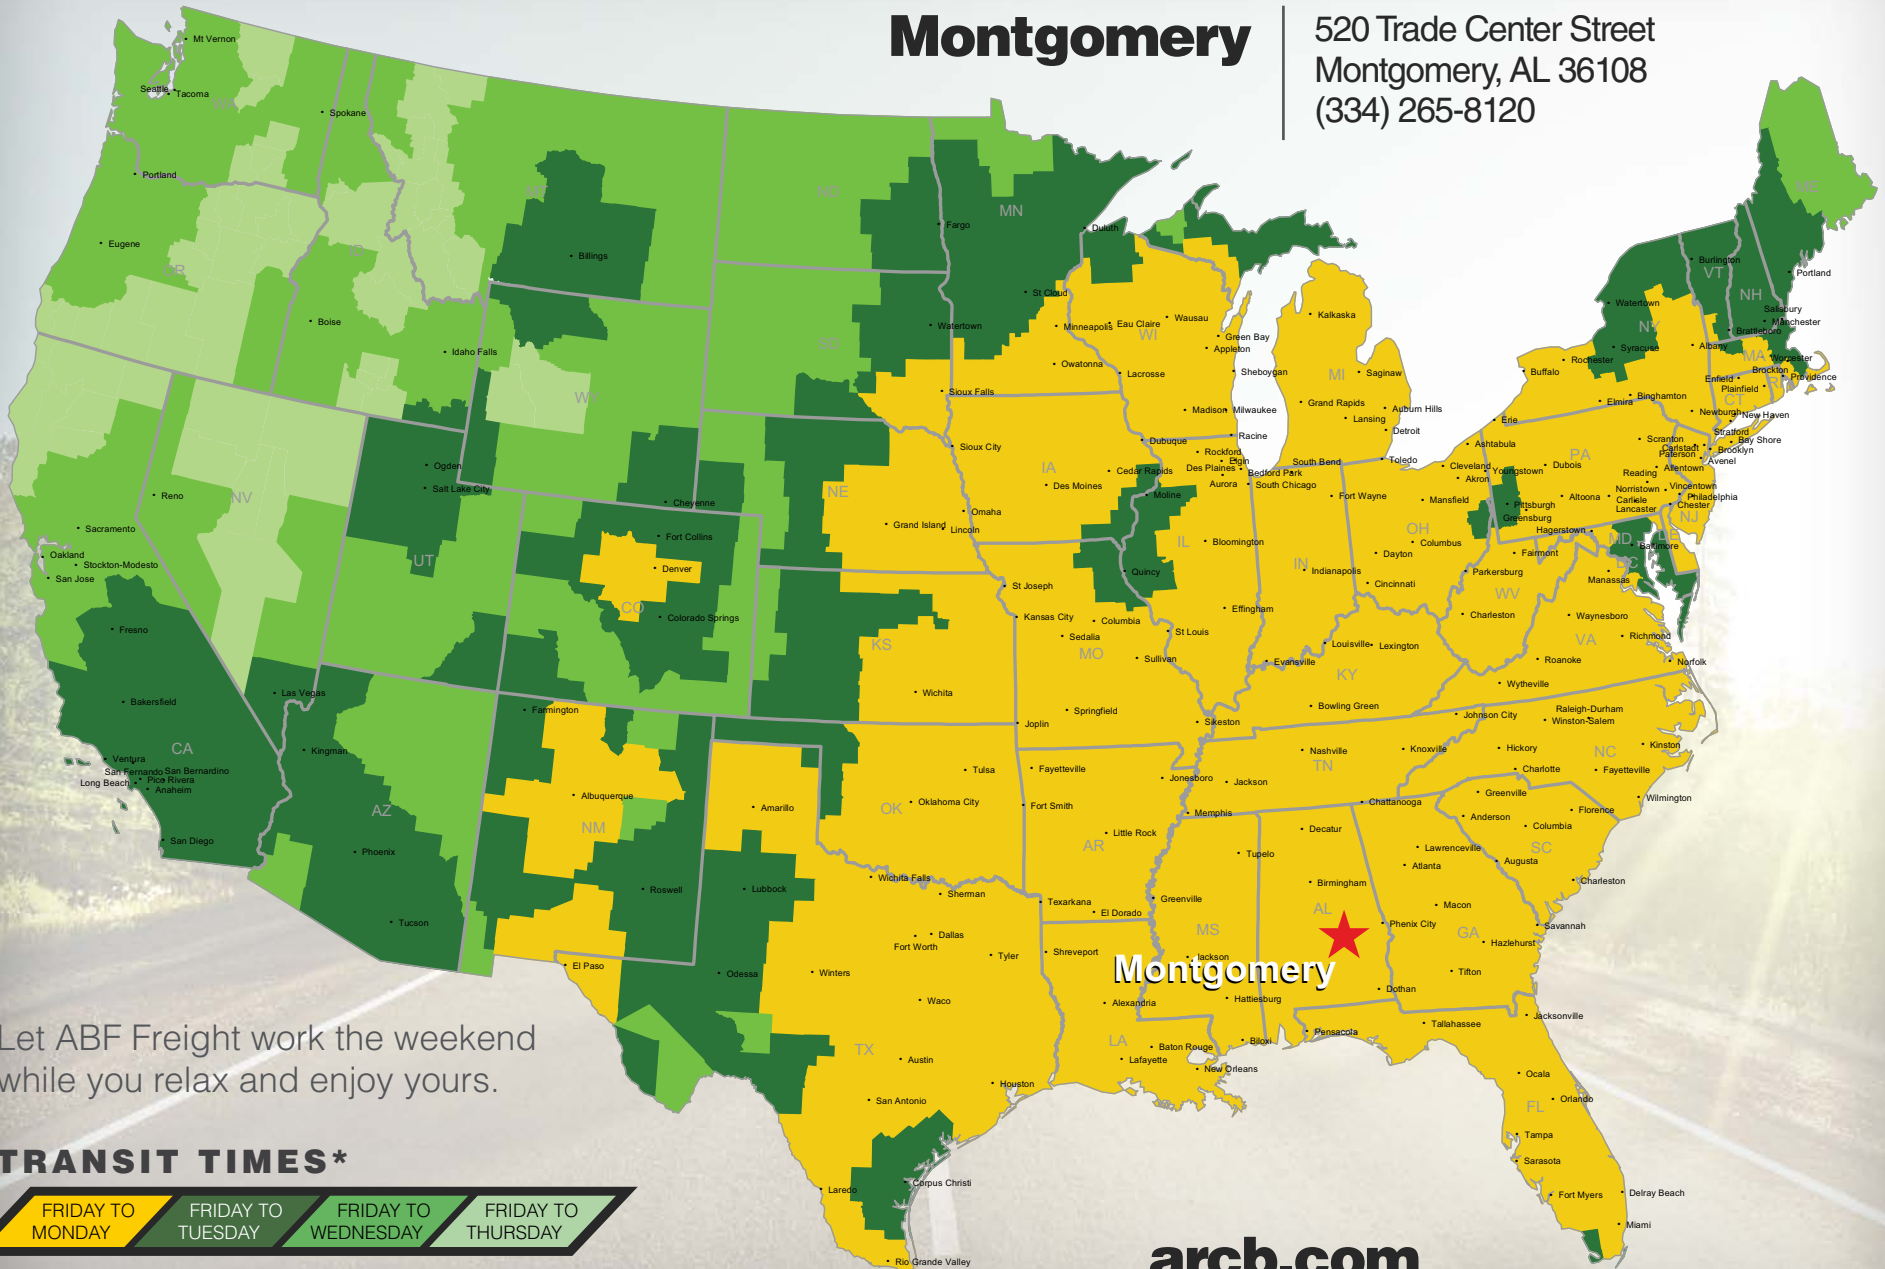

Montgomery

520 Trade Center Street
Montgomery, AL 36108
(334) 265-8120

Let ABF Freight work the weekend while you relax and enjoy yours.

TRANSIT TIMES*

FRIDAY TO MONDAY

FRIDAY TO TUESDAY

FRIDAY TO WEDNESDAY

FRIDAY TO THURSDAY

*Map graphically represents outbound transit times to service centers and is for illustrative purposes only. For a specific transit request, visit arcb.com or contact your account manager.