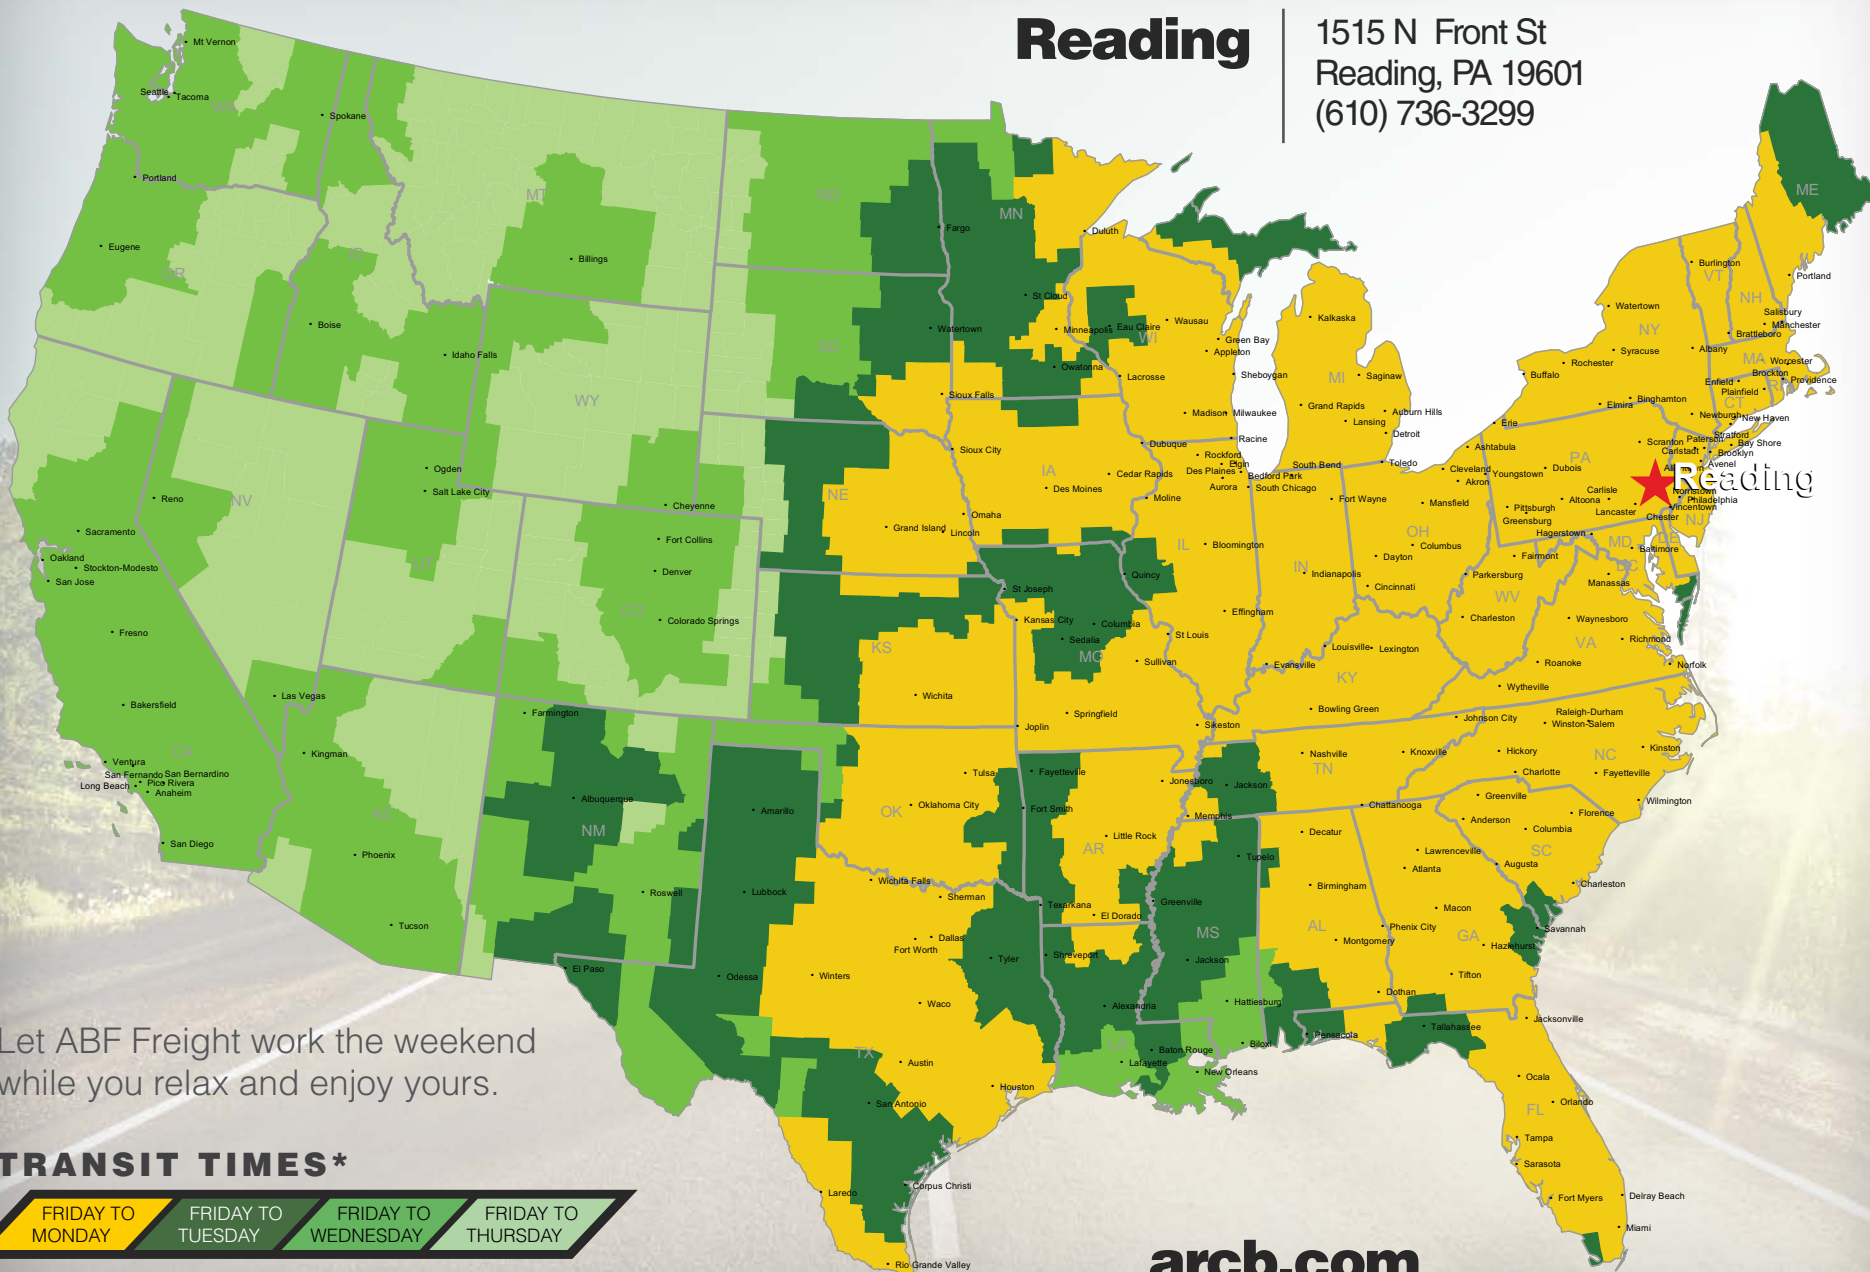

Reading

1515 N Front St
Reading, PA 19601
(610) 736-3299

Let ABF Freight work the weekend while you relax and enjoy yours.

TRANSIT TIMES*

FRIDAY TO MONDAY

FRIDAY TO TUESDAY

FRIDAY TO WEDNESDAY

FRIDAY TO THURSDAY

*Map graphically represents outbound transit times to service centers and is for illustrative purposes only. For a specific transit request, visit arcb.com or contact your account manager.

arcb.com

022018-241