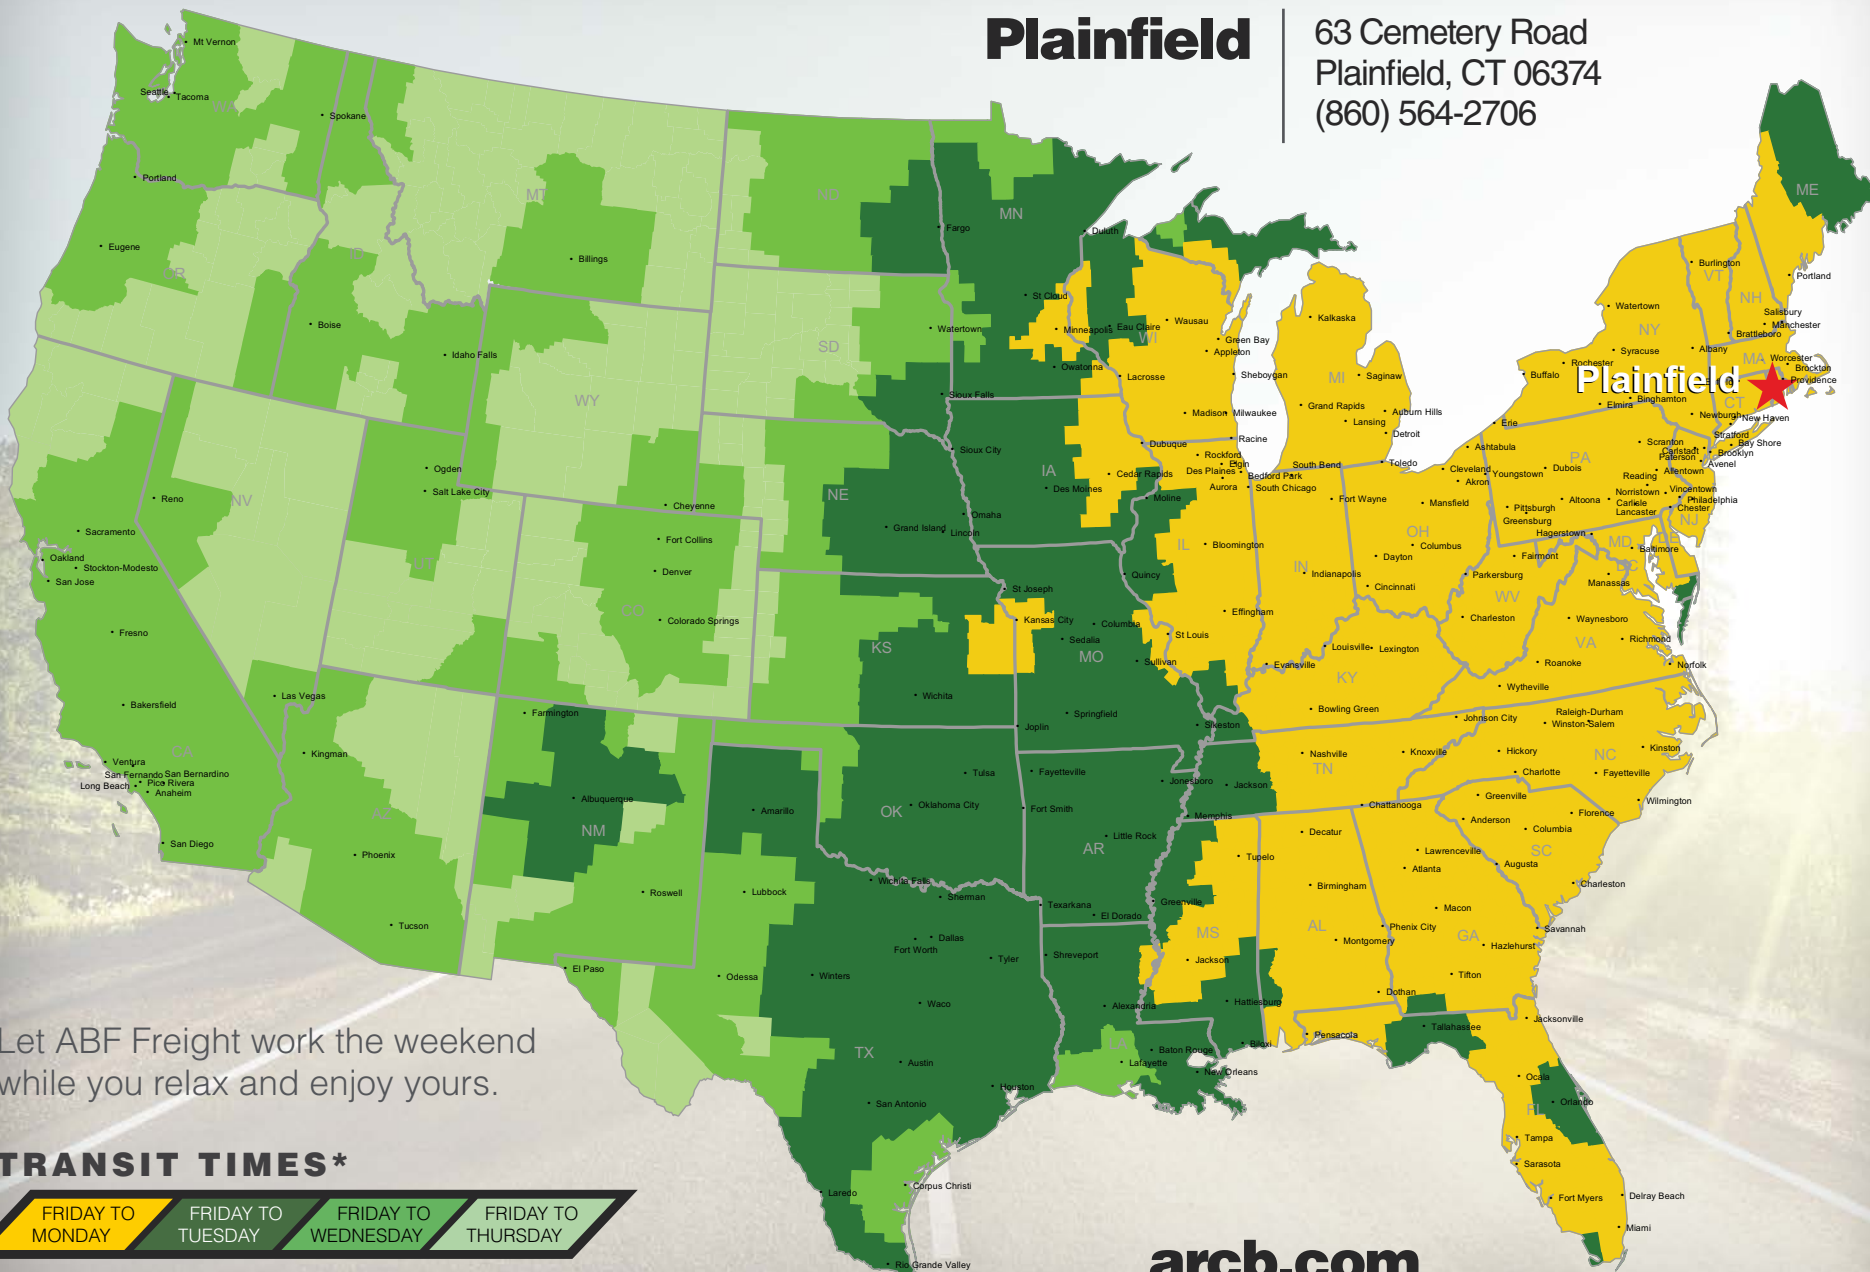

Plainfield

63 Cemetery Road
Plainfield, CT 06374
(860) 564-2706

Let ABF Freight work the weekend while you relax and enjoy yours.

TRANSIT TIMES*

FRIDAY TO MONDAY

FRIDAY TO TUESDAY

FRIDAY TO WEDNESDAY

FRIDAY TO THURSDAY

*Map graphically represents outbound transit times to service centers and is for illustrative purposes only. For a specific transit request, visit arcb.com or contact your account manager.

arcb.com

022018-243