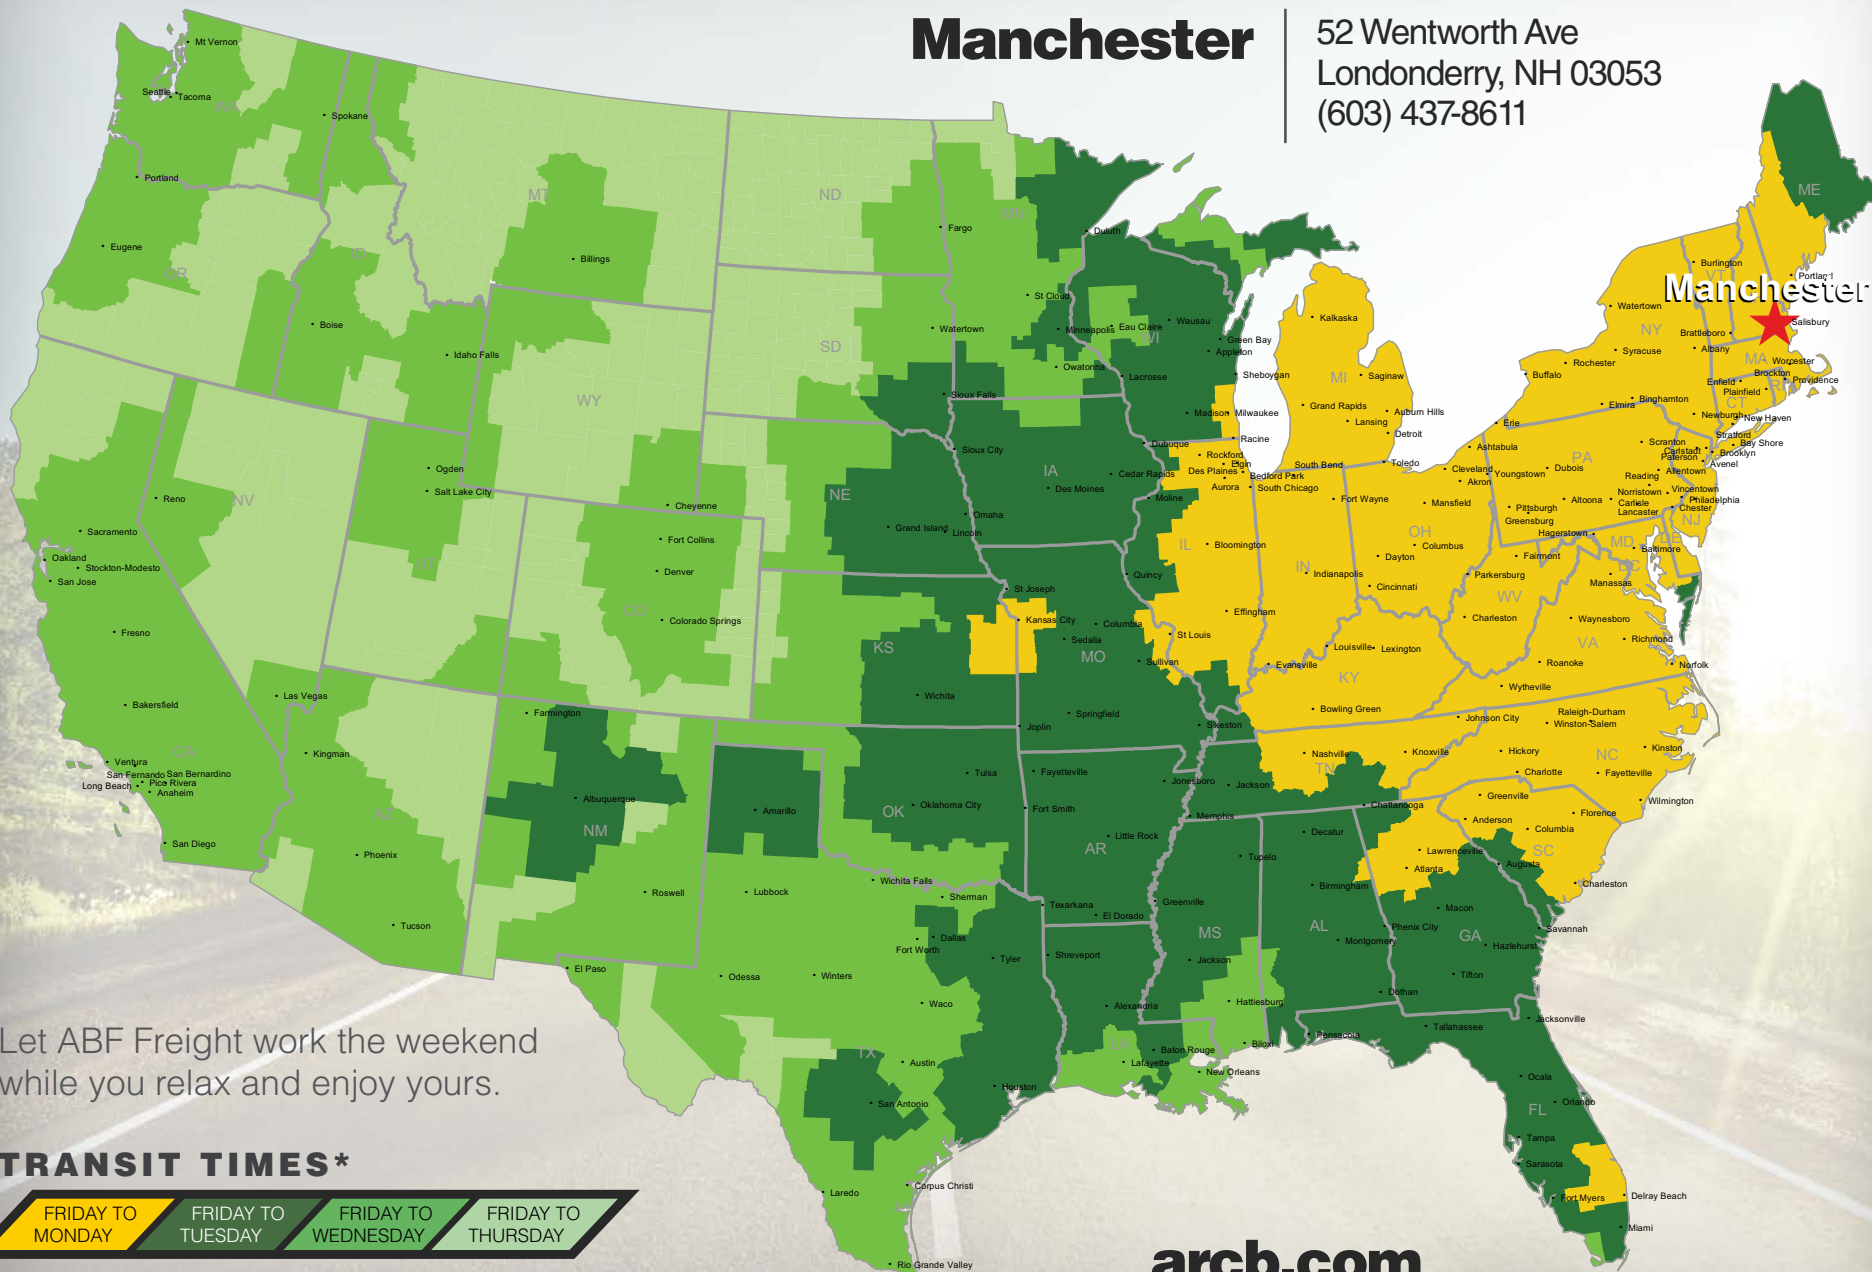

### Manchester

52 Wentworth Ave  
Londonderry, NH 03053  
(603) 437-8611

Let ABF Freight work the weekend while you relax and enjoy yours.

#### TRANSIT TIMES\*

FRIDAY TO MONDAY

FRIDAY TO TUESDAY

FRIDAY TO WEDNESDAY

FRIDAY TO THURSDAY

[arcb.com](http://arcb.com)

\*Map graphically represents outbound transit times to service centers and is for illustrative purposes only. For a specific transit request, visit [arcb.com](http://arcb.com) or contact your account manager.