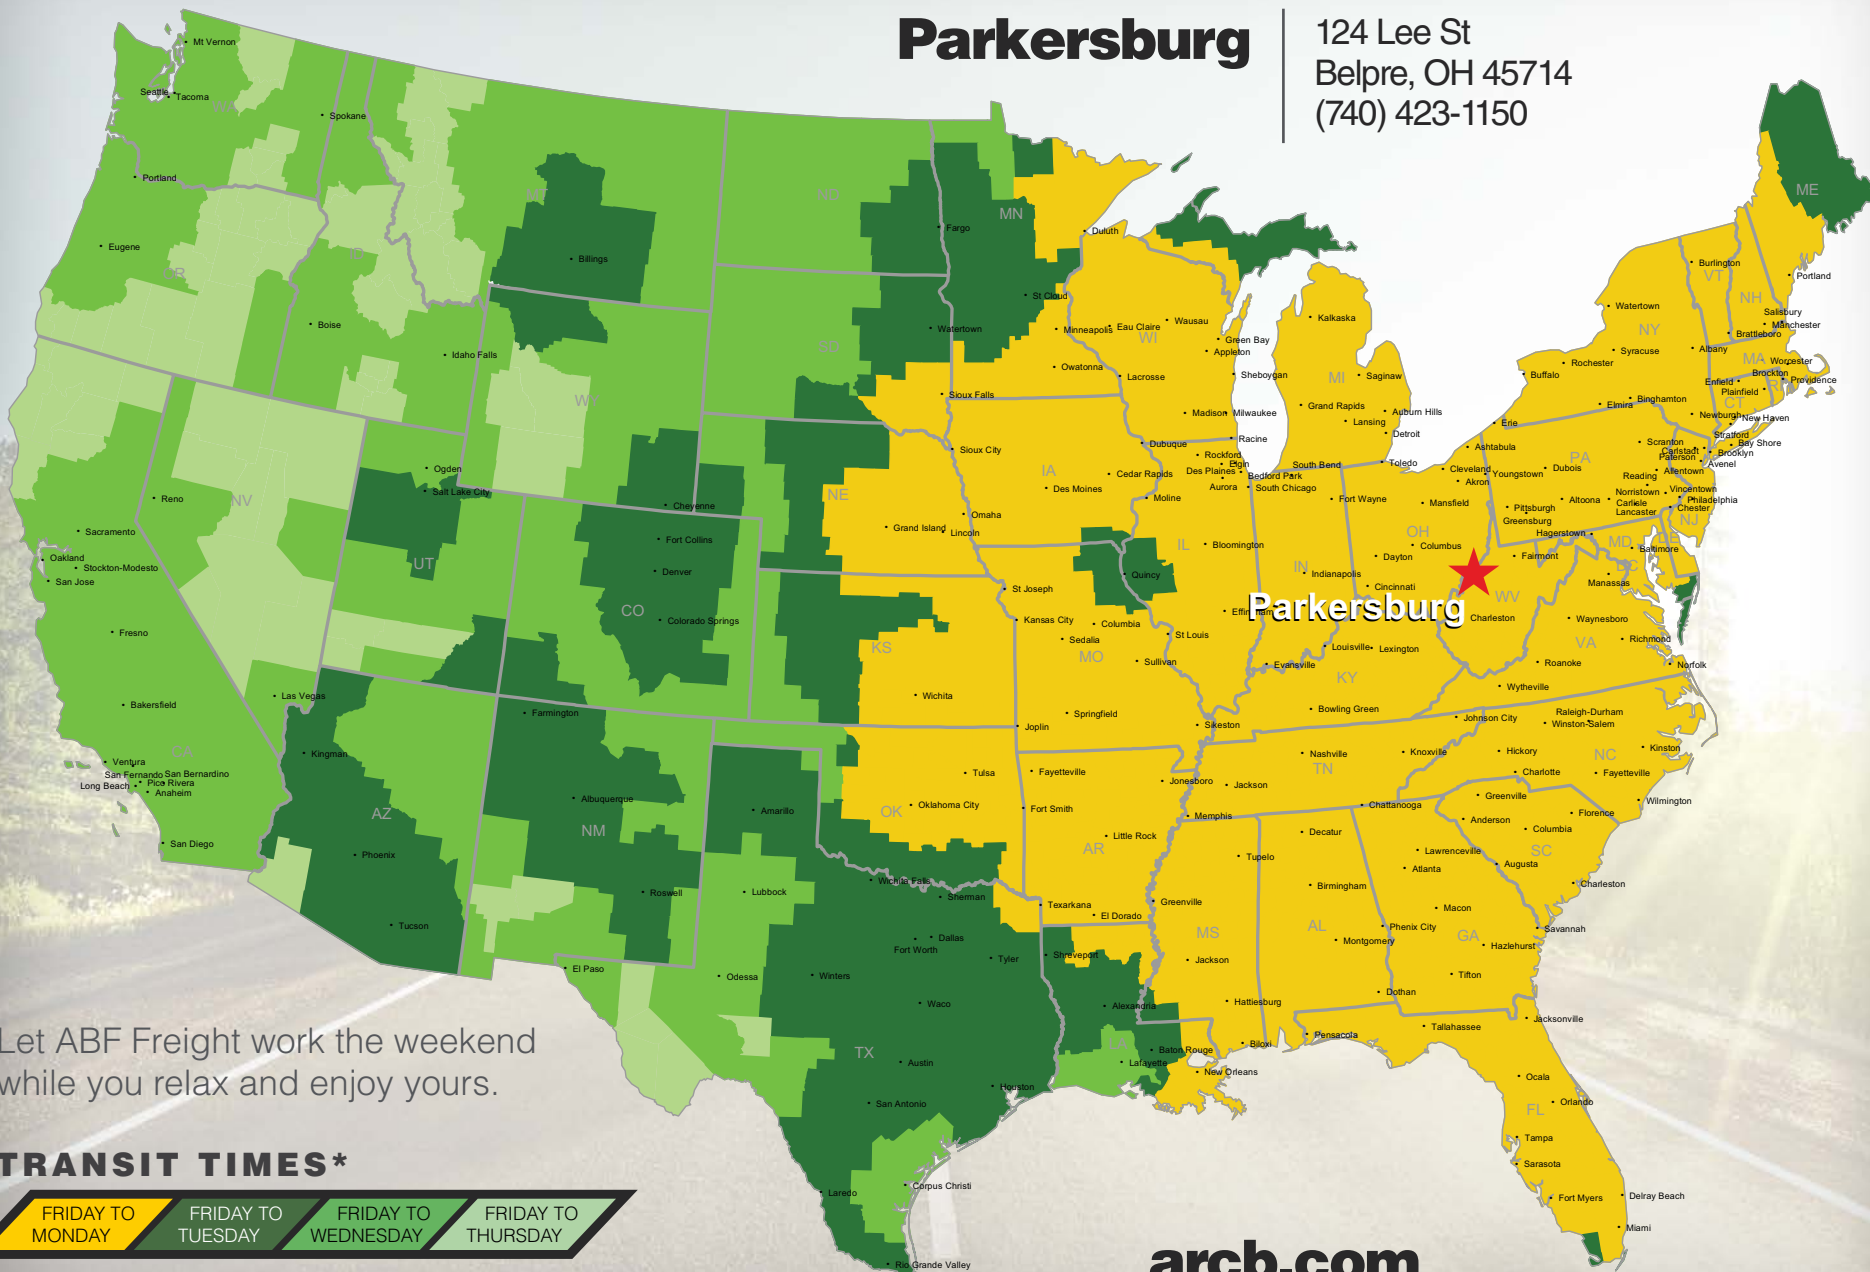

Parkersburg

124 Lee St
Belpre, OH 45714
(740) 423-1150

Let ABF Freight work the weekend while you relax and enjoy yours.

TRANSIT TIMES*

FRIDAY TO MONDAY

FRIDAY TO TUESDAY

FRIDAY TO WEDNESDAY

FRIDAY TO THURSDAY

*Map graphically represents outbound transit times to service centers and is for illustrative purposes only. For a specific transit request, visit arcb.com or contact your account manager.

arcb.com

022018-254