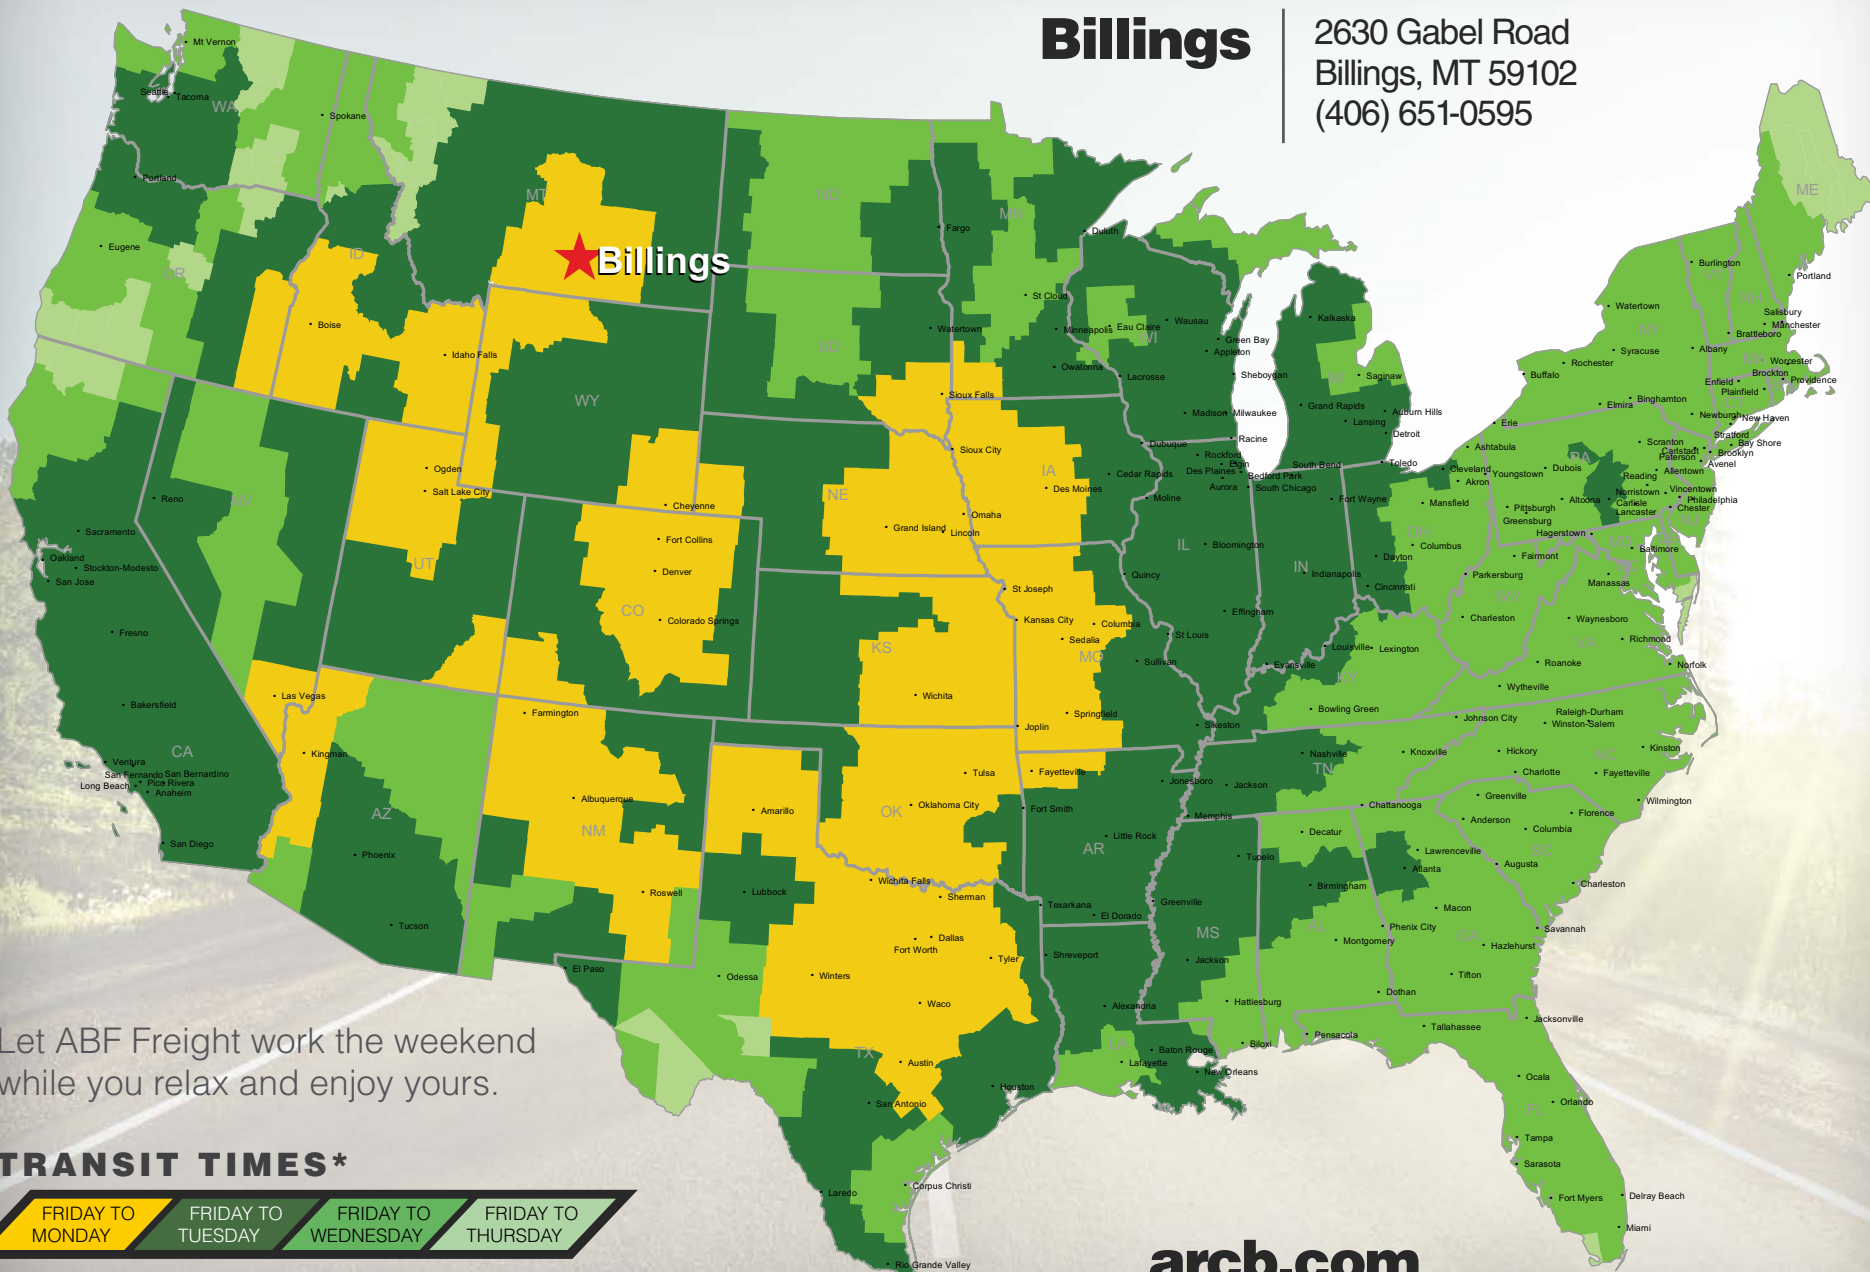

Billings

2630 Gabel Road
Billings, MT 59102
(406) 651-0595

Let ABF Freight work the weekend while you relax and enjoy yours.

TRANSIT TIMES*

*Map graphically represents outbound transit times to service centers and is for illustrative purposes only. For a specific transit request, visit arcb.com or contact your account manager.