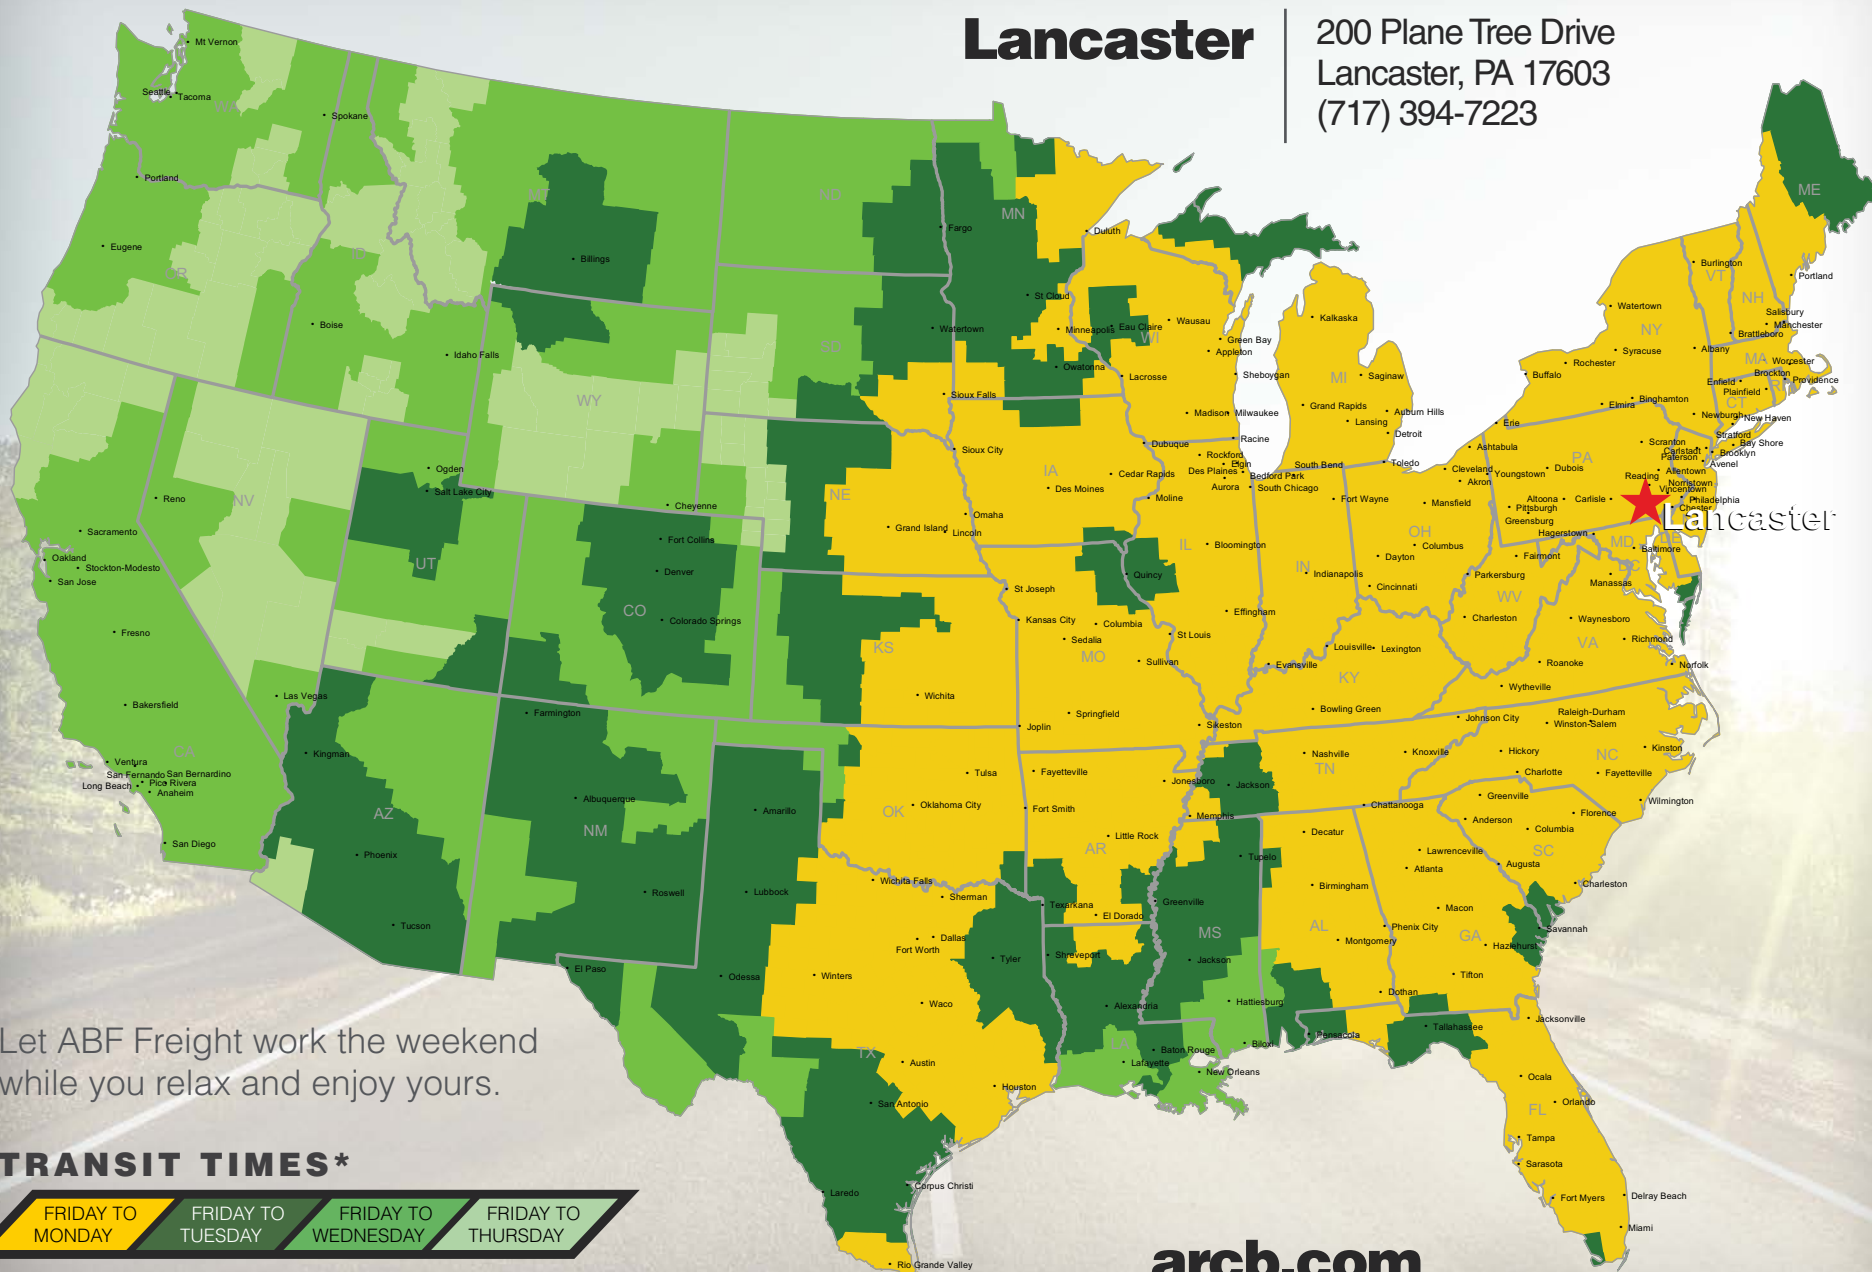

### Lancaster

200 Plane Tree Drive  
Lancaster, PA 17603  
(717) 394-7223

Let ABF Freight work the weekend while you relax and enjoy yours.

#### TRANSIT TIMES\*

FRIDAY TO MONDAY	FRIDAY TO TUESDAY	FRIDAY TO WEDNESDAY	FRIDAY TO THURSDAY
------------------	-------------------	---------------------	--------------------

\*Map graphically represents outbound transit times to service centers and is for illustrative purposes only. For a specific transit request, visit [arcb.com](http://arcb.com) or contact your account manager.