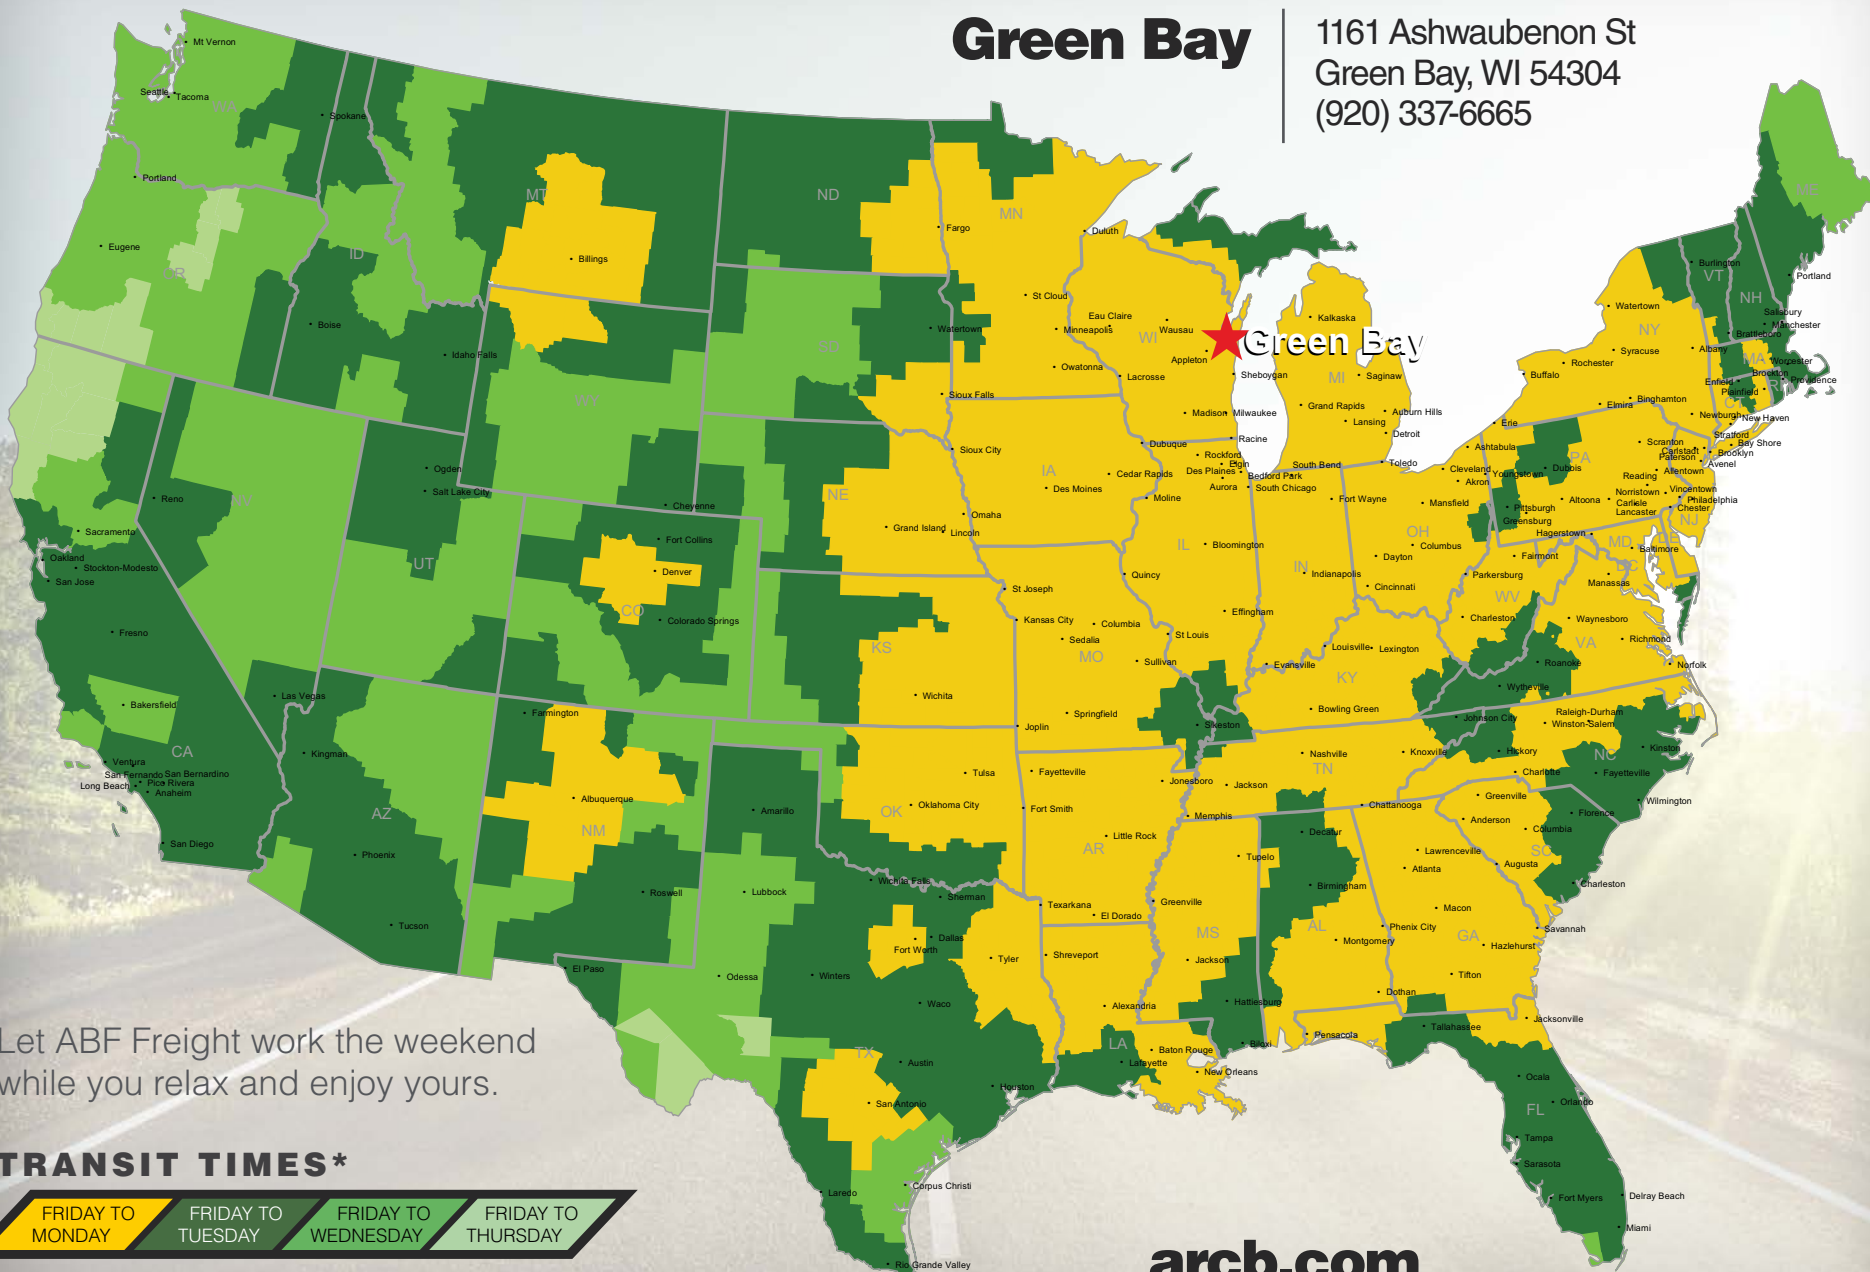

### Green Bay

1161 Ashwaubenon St  
Green Bay, WI 54304  
(920) 337-6665

Let ABF Freight work the weekend while you relax and enjoy yours.

#### TRANSIT TIMES\*

FRIDAY TO MONDAY

FRIDAY TO TUESDAY

FRIDAY TO WEDNESDAY

FRIDAY TO THURSDAY

\*Map graphically represents outbound transit times to service centers and is for illustrative purposes only. For a specific transit request, visit [arcb.com](http://arcb.com) or contact your account manager.