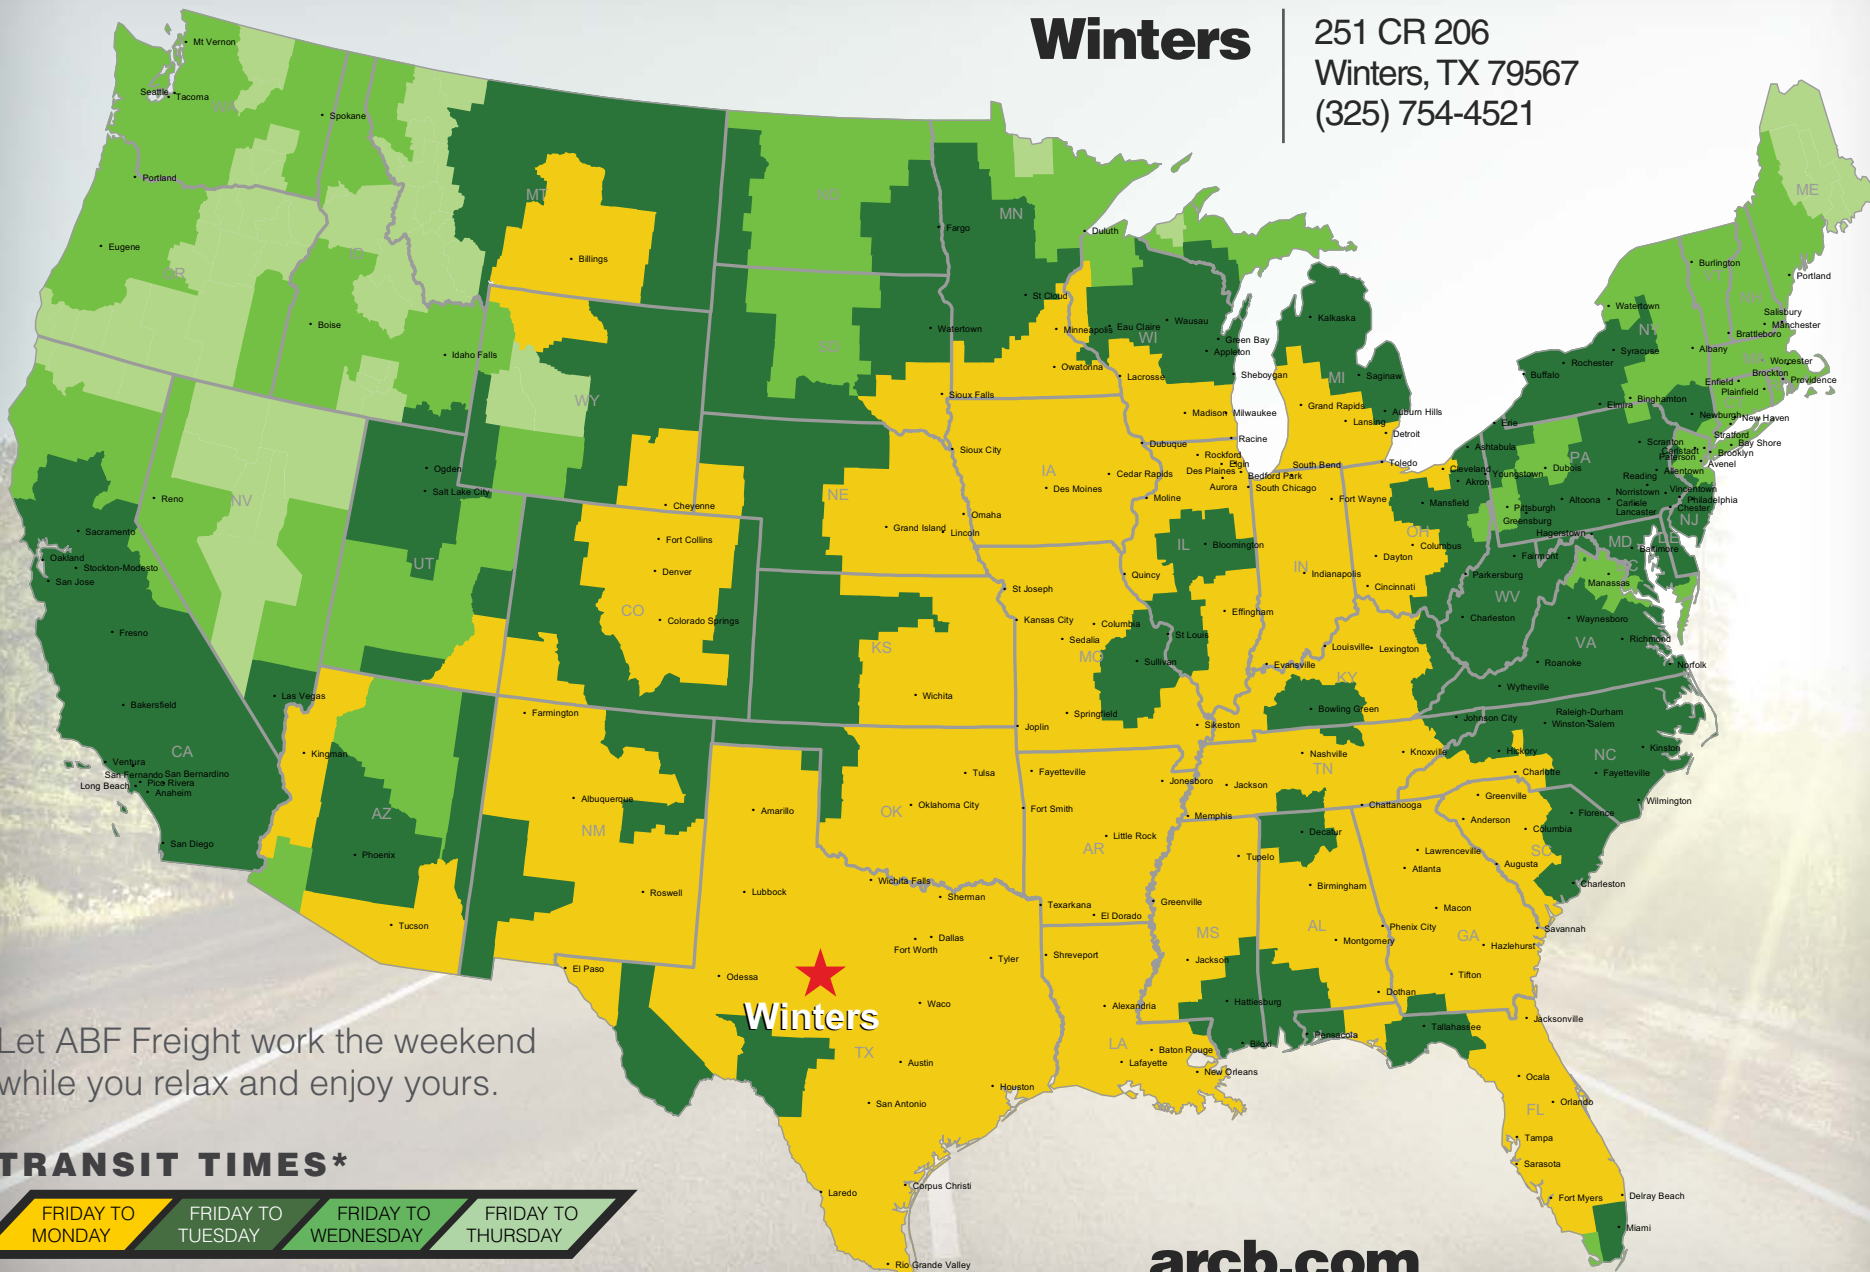

Winters

251 CR 206
Winters, TX 79567
(325) 754-4521

Let ABF Freight work the weekend while you relax and enjoy yours.

TRANSIT TIMES*

FRIDAY TO MONDAY

FRIDAY TO TUESDAY

FRIDAY TO WEDNESDAY

FRIDAY TO THURSDAY

*Map graphically represents outbound transit times to service centers and is for illustrative purposes only. For a specific transit request, visit arcb.com or contact your account manager.

arcb.com

022018-287