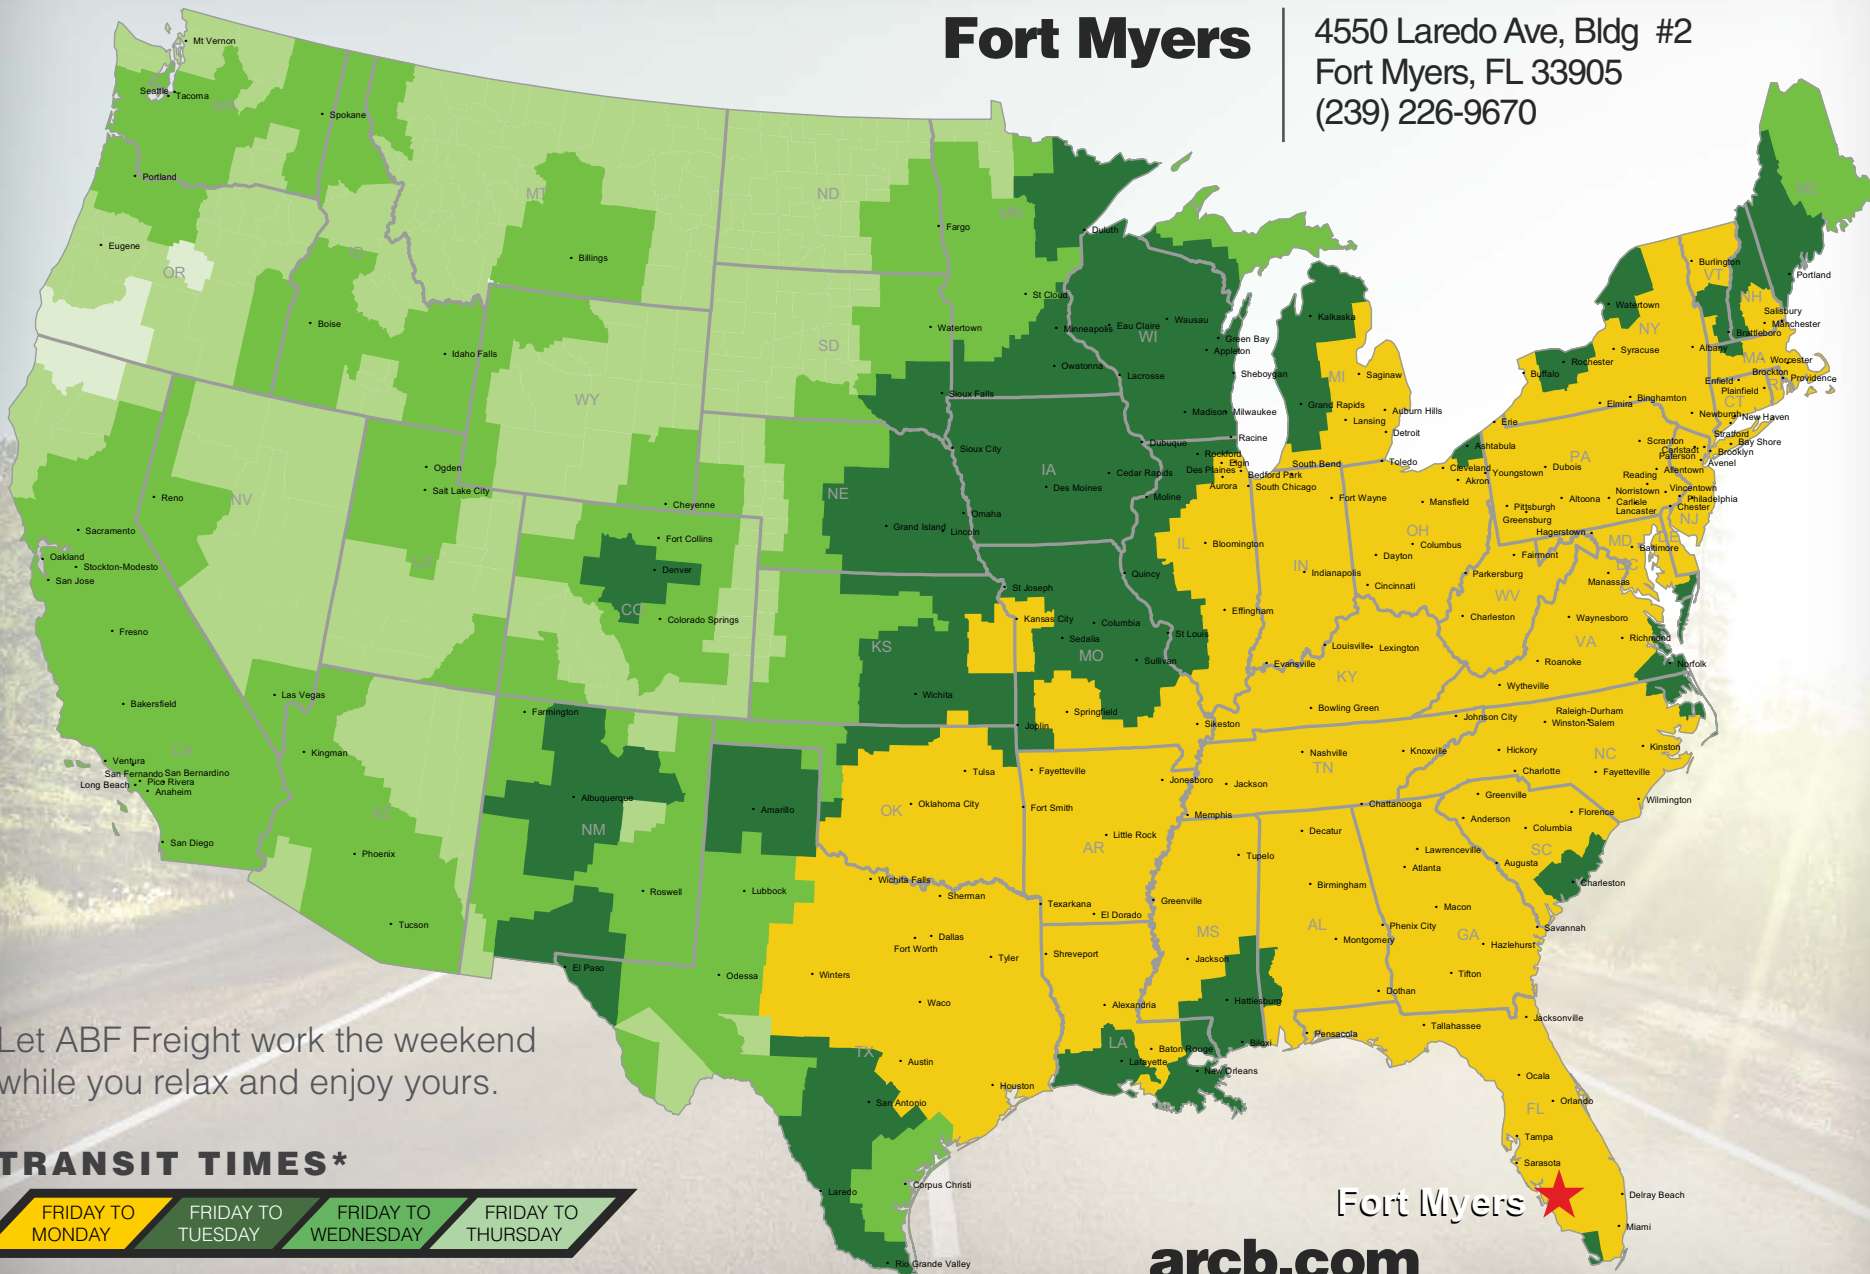

Fort Myers

4550 Laredo Ave, Bldg #2
Fort Myers, FL 33905
(239) 226-9670

Let ABF Freight work the weekend while you relax and enjoy yours.

TRANSIT TIMES*

FRIDAY TO MONDAY	FRIDAY TO TUESDAY	FRIDAY TO WEDNESDAY	FRIDAY TO THURSDAY
------------------	-------------------	---------------------	--------------------

*Map graphically represents outbound transit times to service centers and is for illustrative purposes only. For a specific transit request, visit arcb.com or contact your account manager.

Fort Myers 

arcb.com