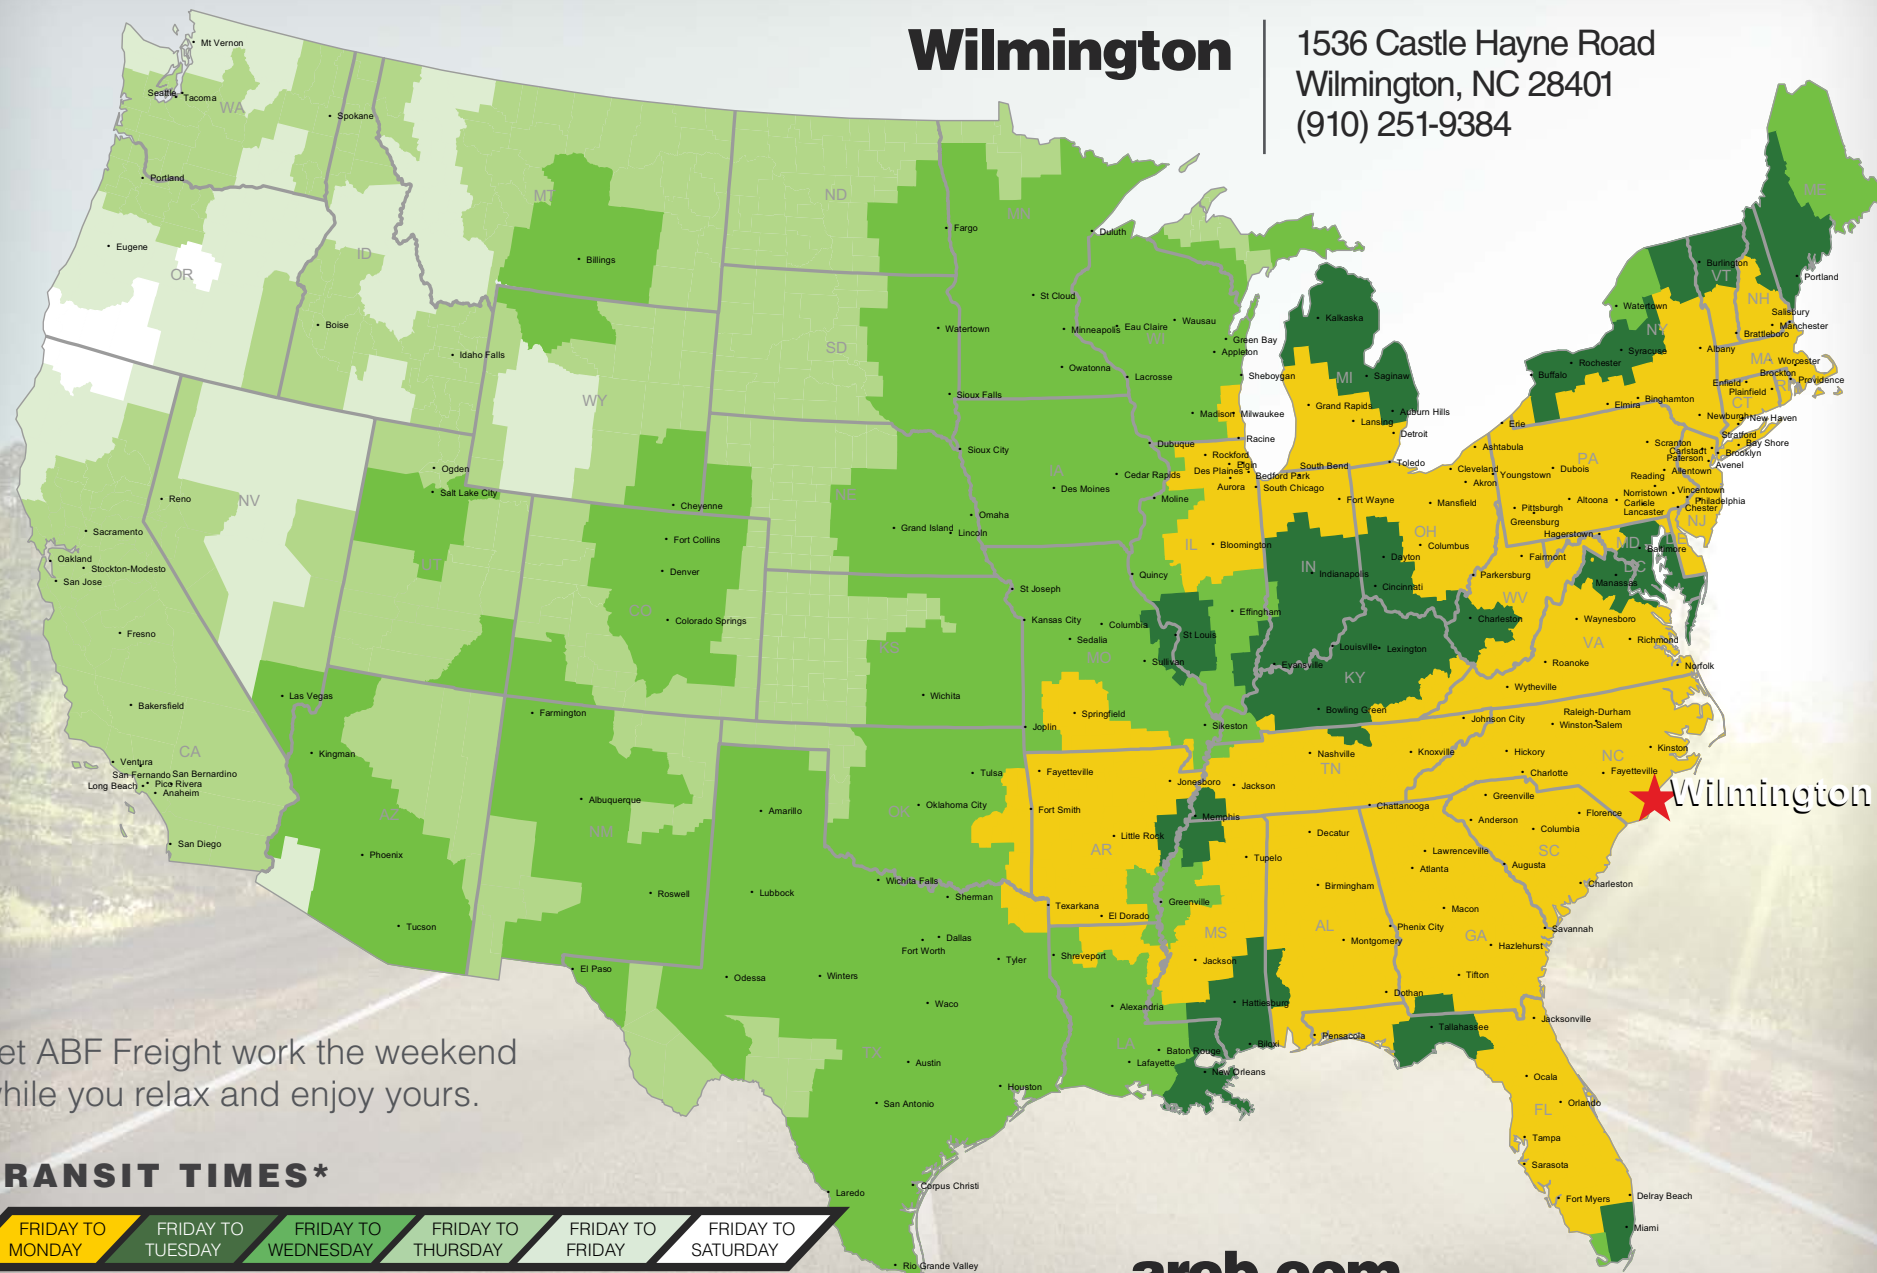

Wilmington

1536 Castle Hayne Road
Wilmington, NC 28401
(910) 251-9384

Let ABF Freight work the weekend while you relax and enjoy yours.

TRANSIT TIMES*

*Map graphically represents outbound transit times to service centers and is for illustrative purposes only. For a specific transit request, visit arcb.com or contact your account manager.