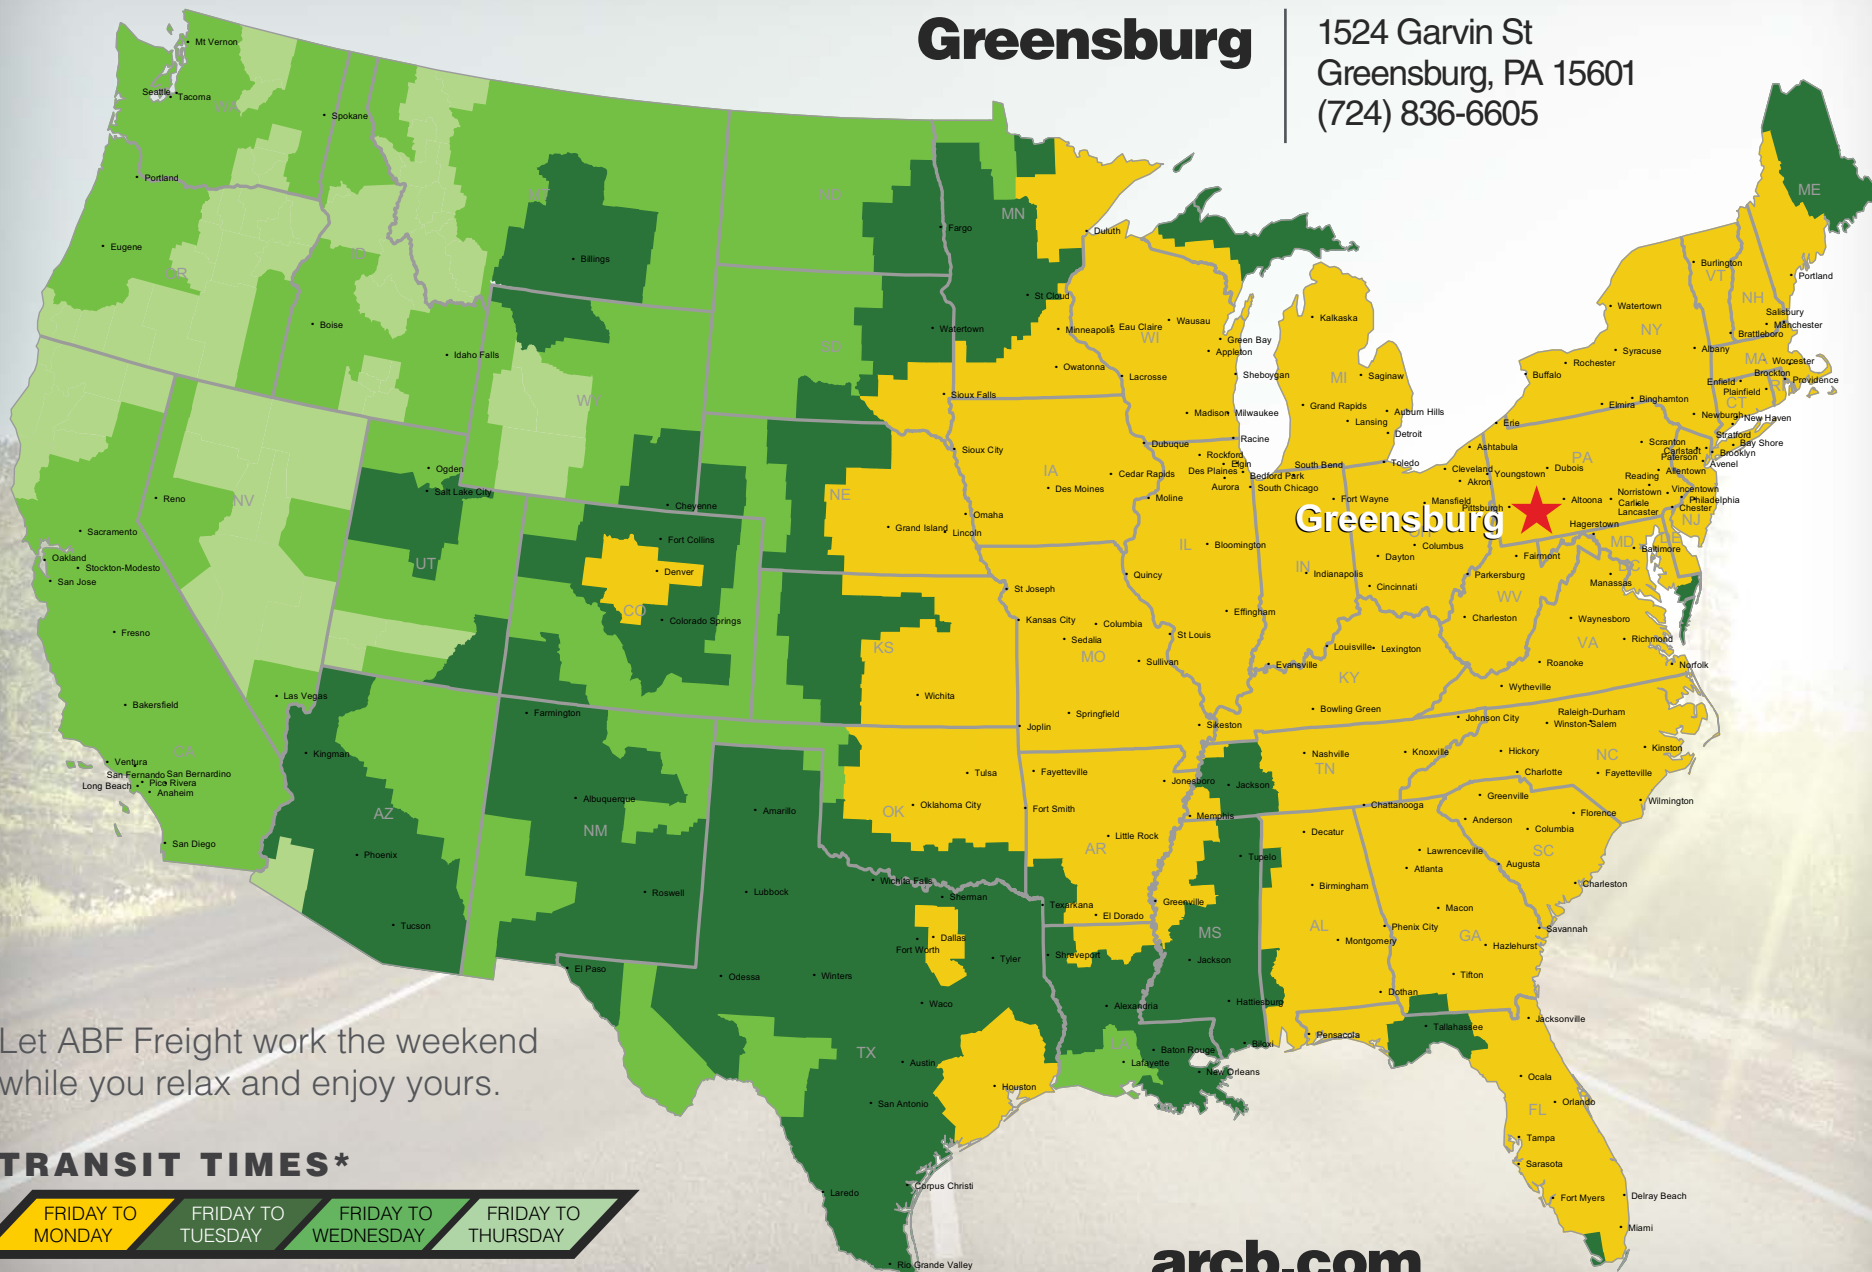

Greensburg

1524 Garvin St
Greensburg, PA 15601
(724) 836-6605

Let ABF Freight work the weekend while you relax and enjoy yours.

TRANSIT TIMES*

*Map graphically represents outbound transit times to service centers and is for illustrative purposes only. For a specific transit request, visit arcb.com or contact your account manager.