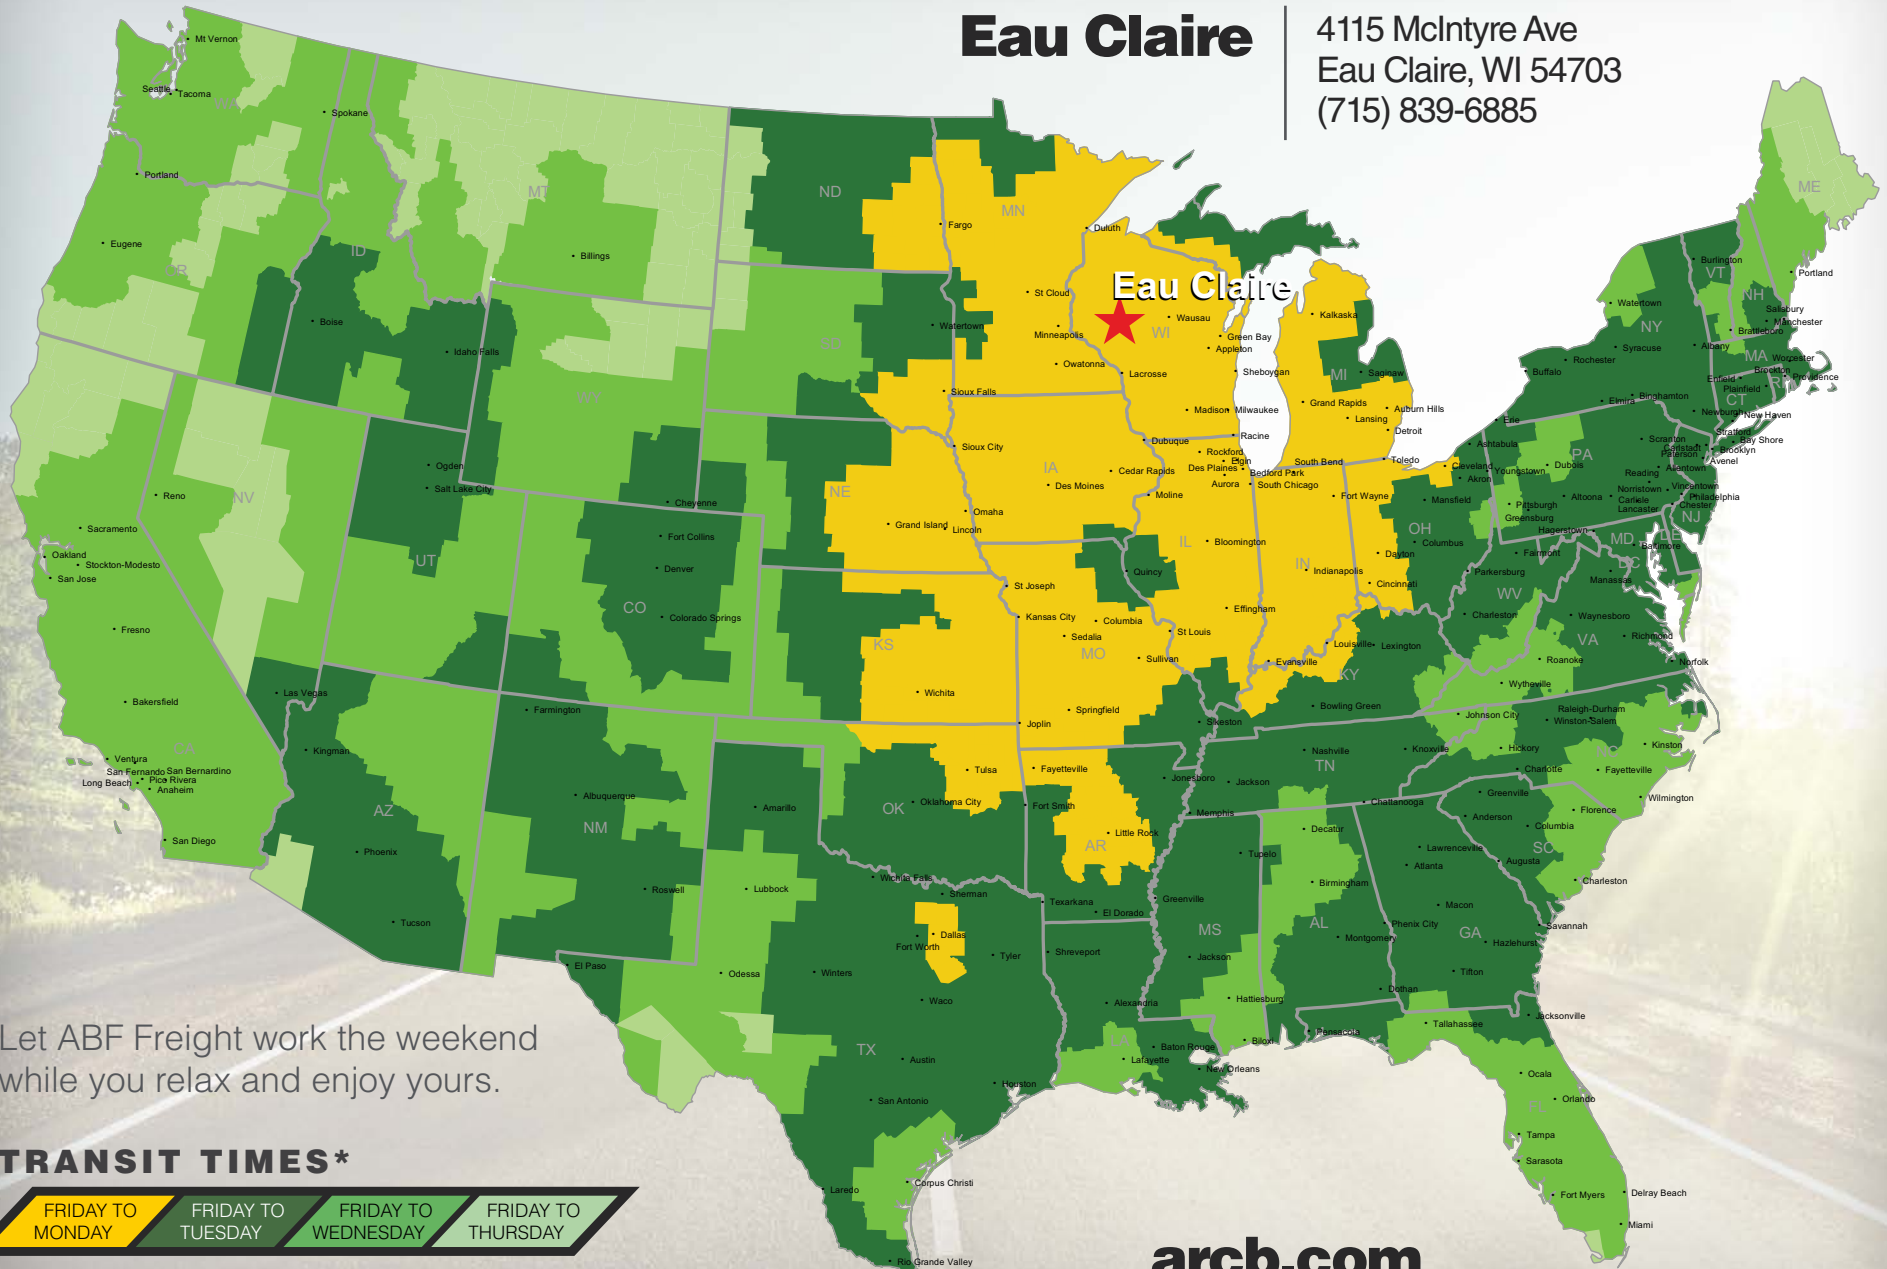

Eau Claire

4115 McIntyre Ave
Eau Claire, WI 54703
(715) 839-6885

Let ABF Freight work the weekend while you relax and enjoy yours.

TRANSIT TIMES*

FRIDAY TO MONDAY

FRIDAY TO TUESDAY

FRIDAY TO WEDNESDAY

FRIDAY TO THURSDAY

*Map graphically represents outbound transit times to service centers and is for illustrative purposes only. For a specific transit request, visit arcb.com or contact your account manager.

arcb.com

022018-331