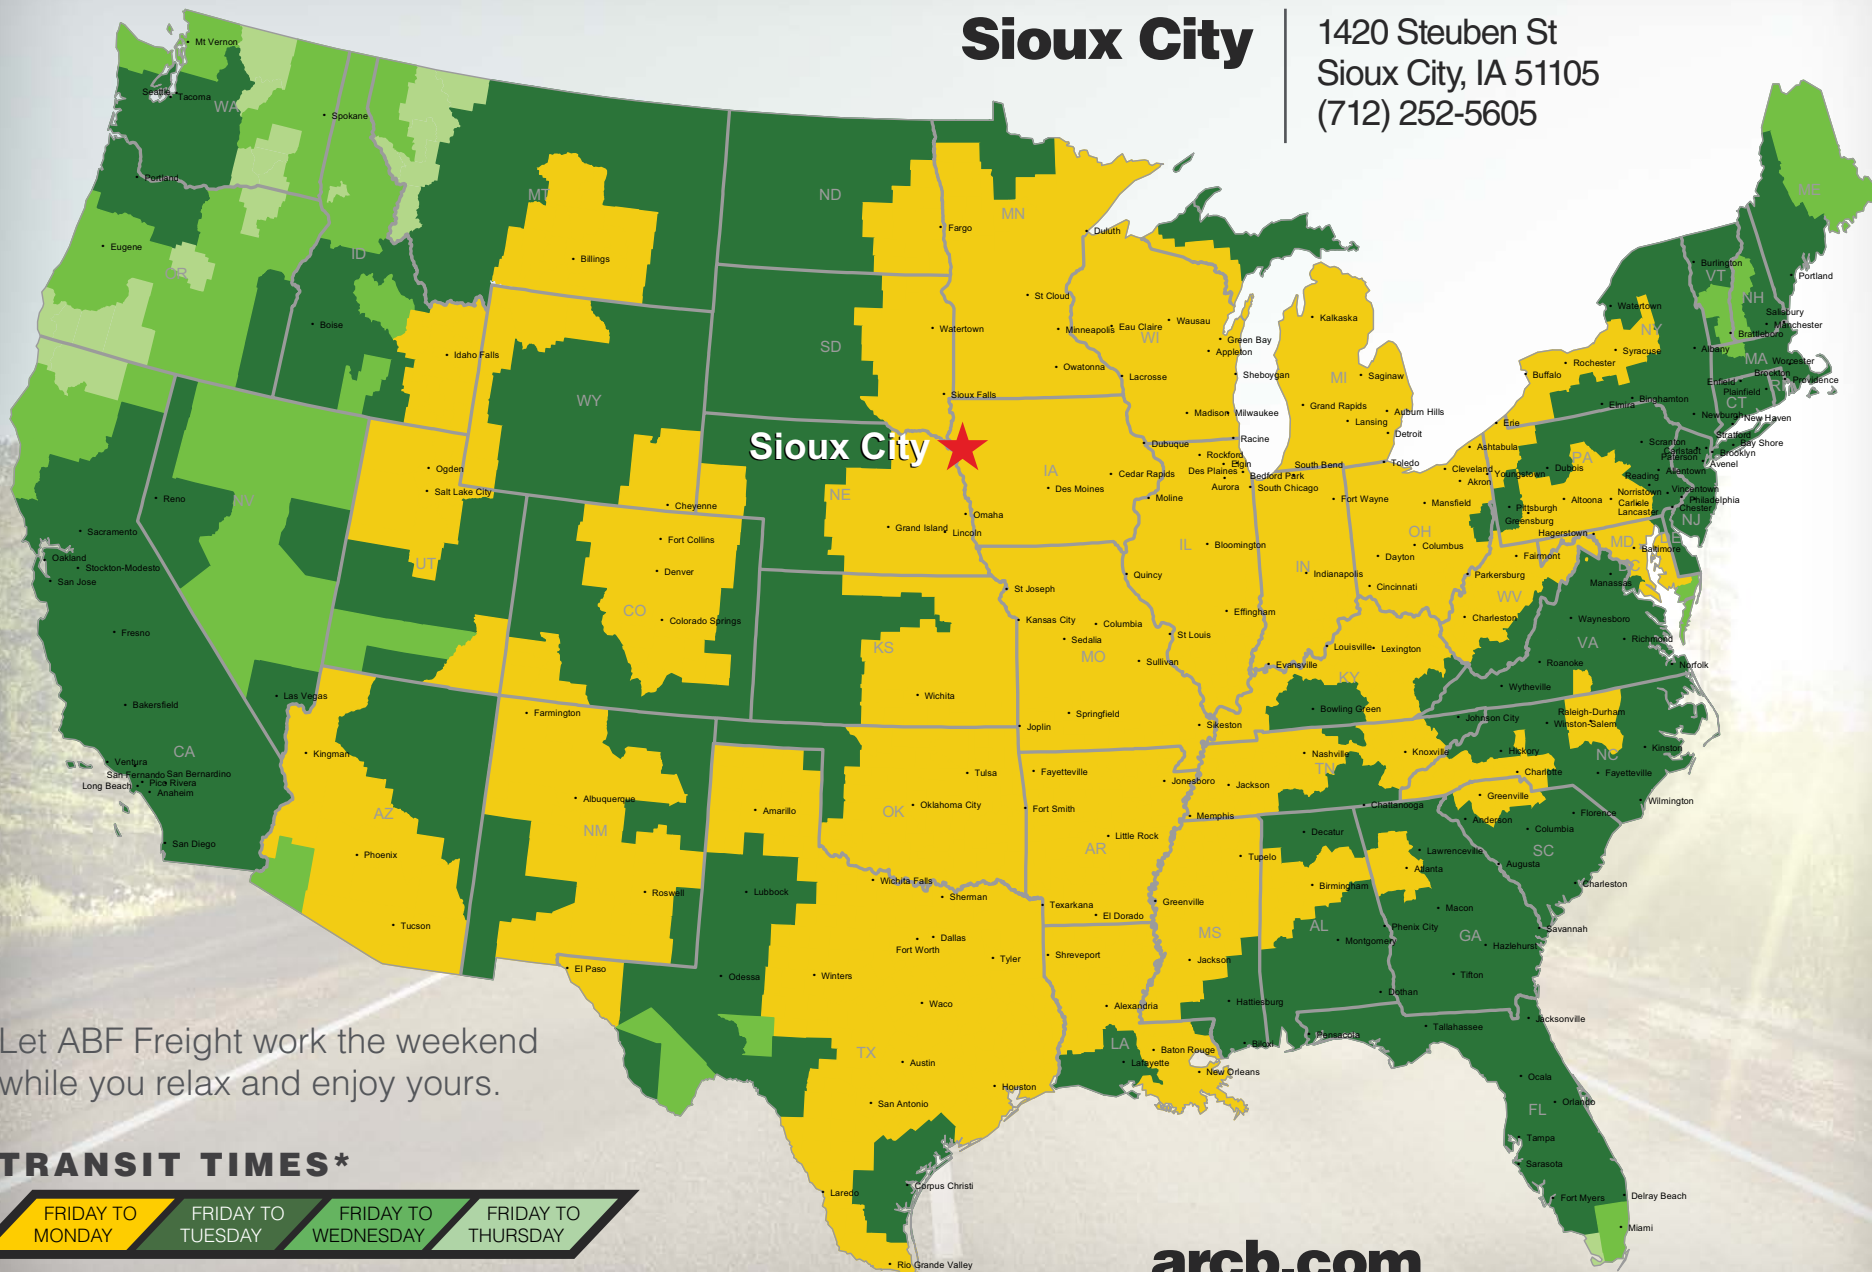

### Sioux City

1420 Steuben St  
Sioux City, IA 51105  
(712) 252-5605

Let ABF Freight work the weekend while you relax and enjoy yours.

### TRANSIT TIMES\*

FRIDAY TO MONDAY

FRIDAY TO TUESDAY

FRIDAY TO WEDNESDAY

FRIDAY TO THURSDAY

\*Map graphically represents outbound transit times to service centers and is for illustrative purposes only. For a specific transit request, visit [arcb.com](http://arcb.com) or contact your account manager.