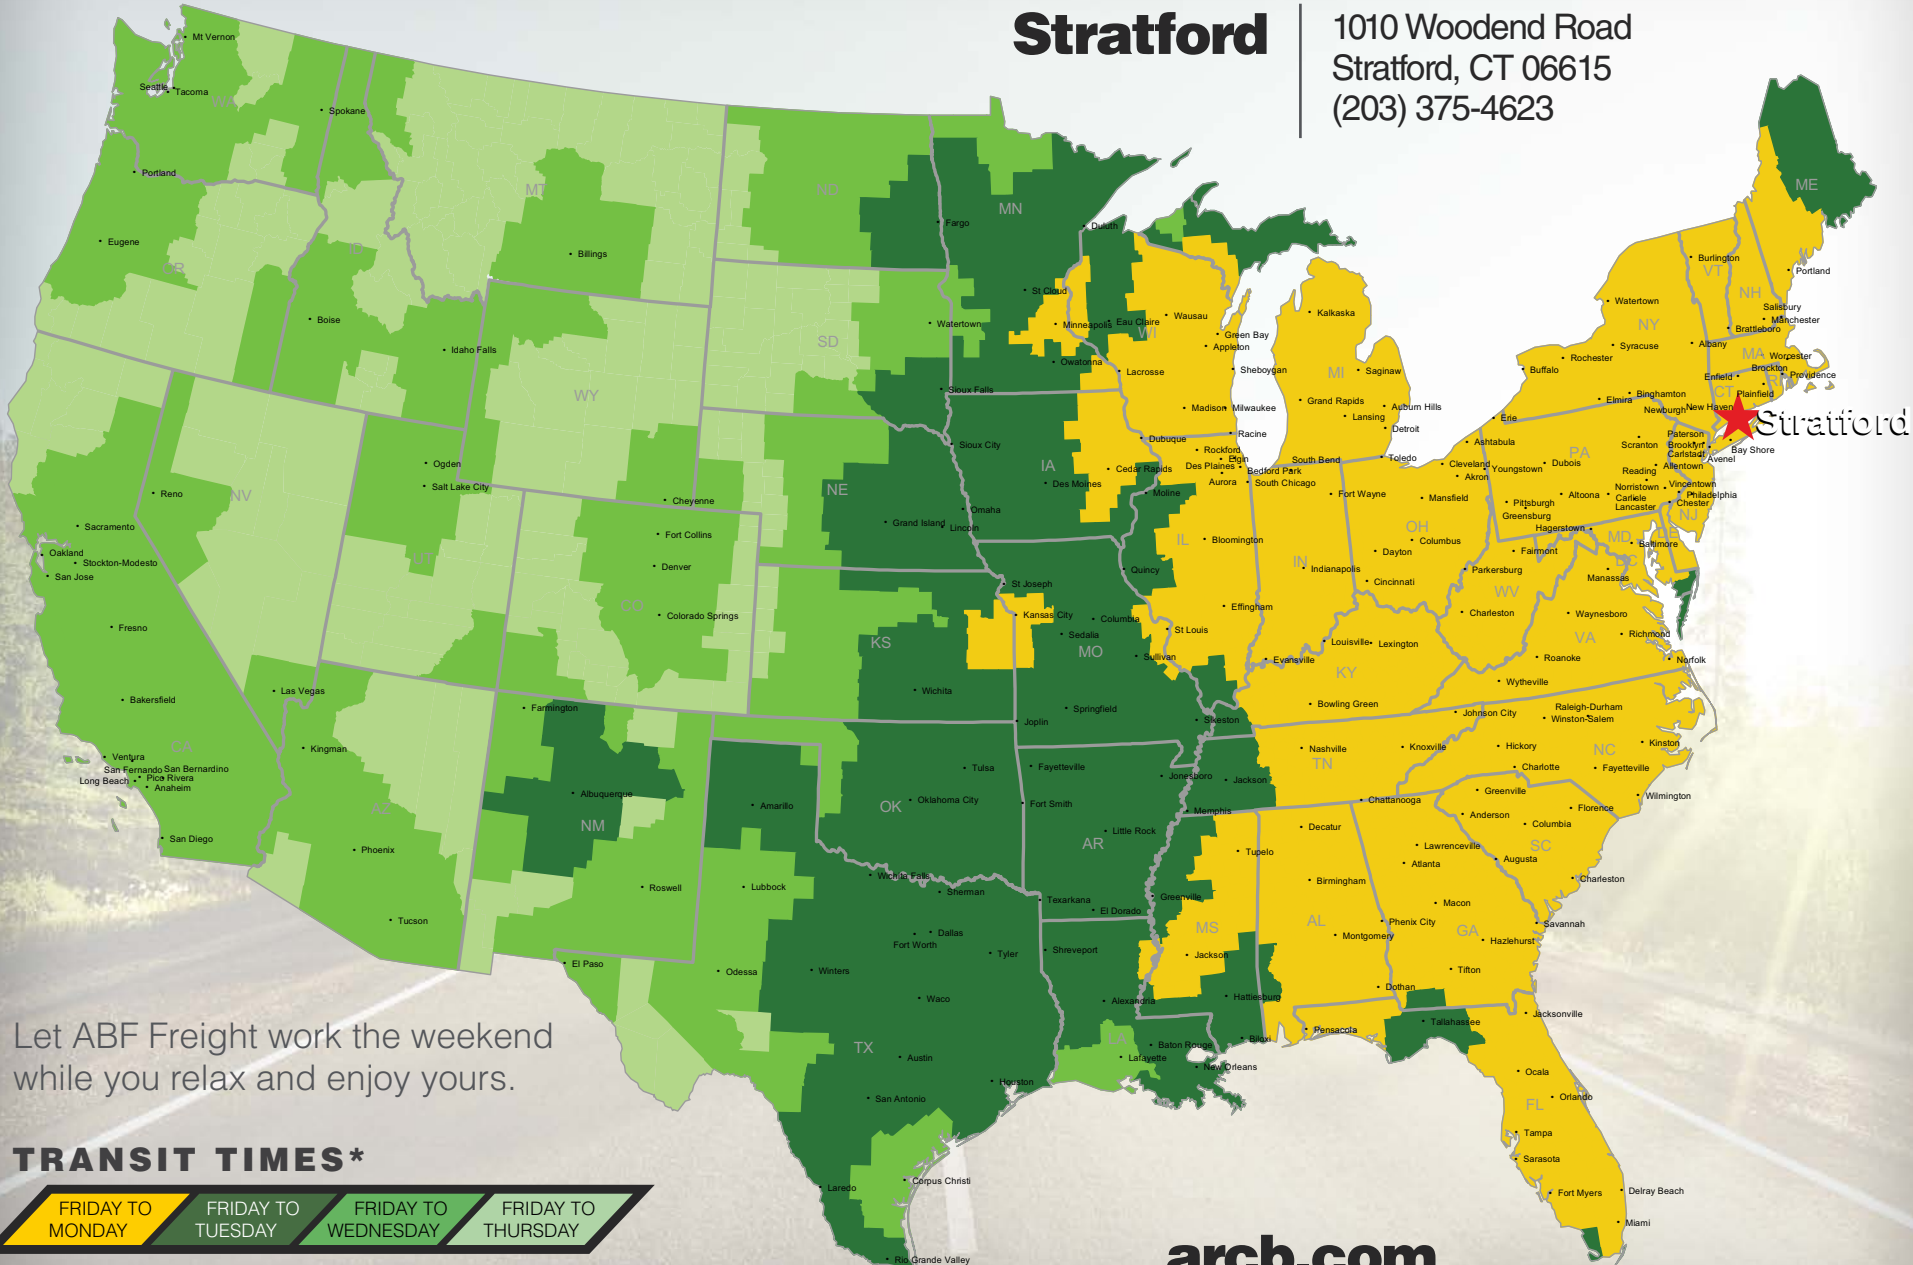

### Stratford

1010 Woodend Road  
Stratford, CT 06615  
(203) 375-4623

Let ABF Freight work the weekend while you relax and enjoy yours.

#### TRANSIT TIMES\*

FRIDAY TO MONDAY	FRIDAY TO TUESDAY	FRIDAY TO WEDNESDAY	FRIDAY TO THURSDAY
------------------	-------------------	---------------------	--------------------

\*Map graphically represents outbound transit times to service centers and is for illustrative purposes only. For a specific transit request, visit [arcb.com](http://arcb.com) or contact your account manager.