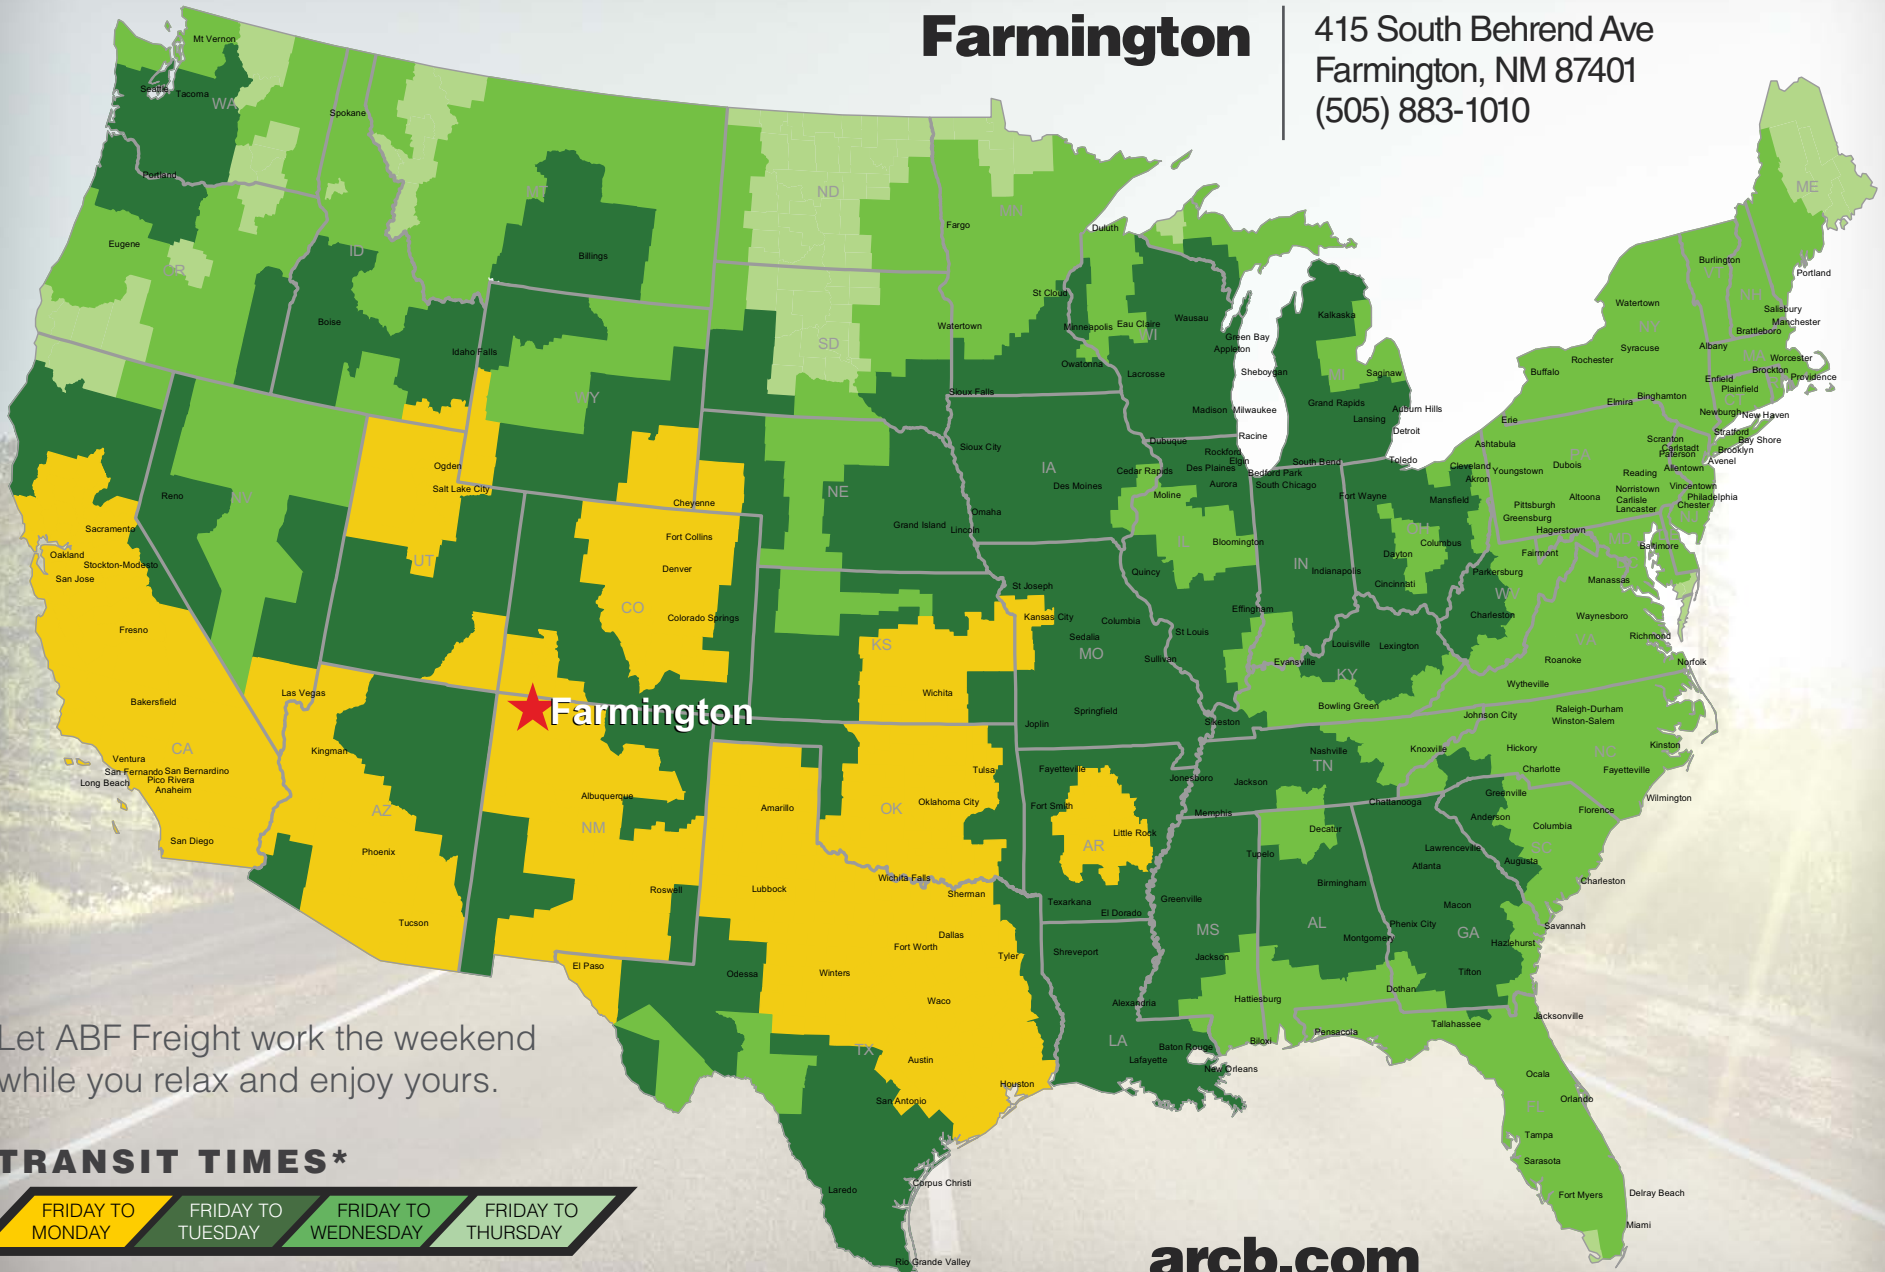

Farmington

415 South Behrend Ave
Farmington, NM 87401
(505) 883-1010

Let ABF Freight work the weekend while you relax and enjoy yours.

TRANSIT TIMES*

*Map graphically represents outbound transit times to service centers and is for illustrative purposes only. For a specific transit request, visit arcb.com or contact your account manager.