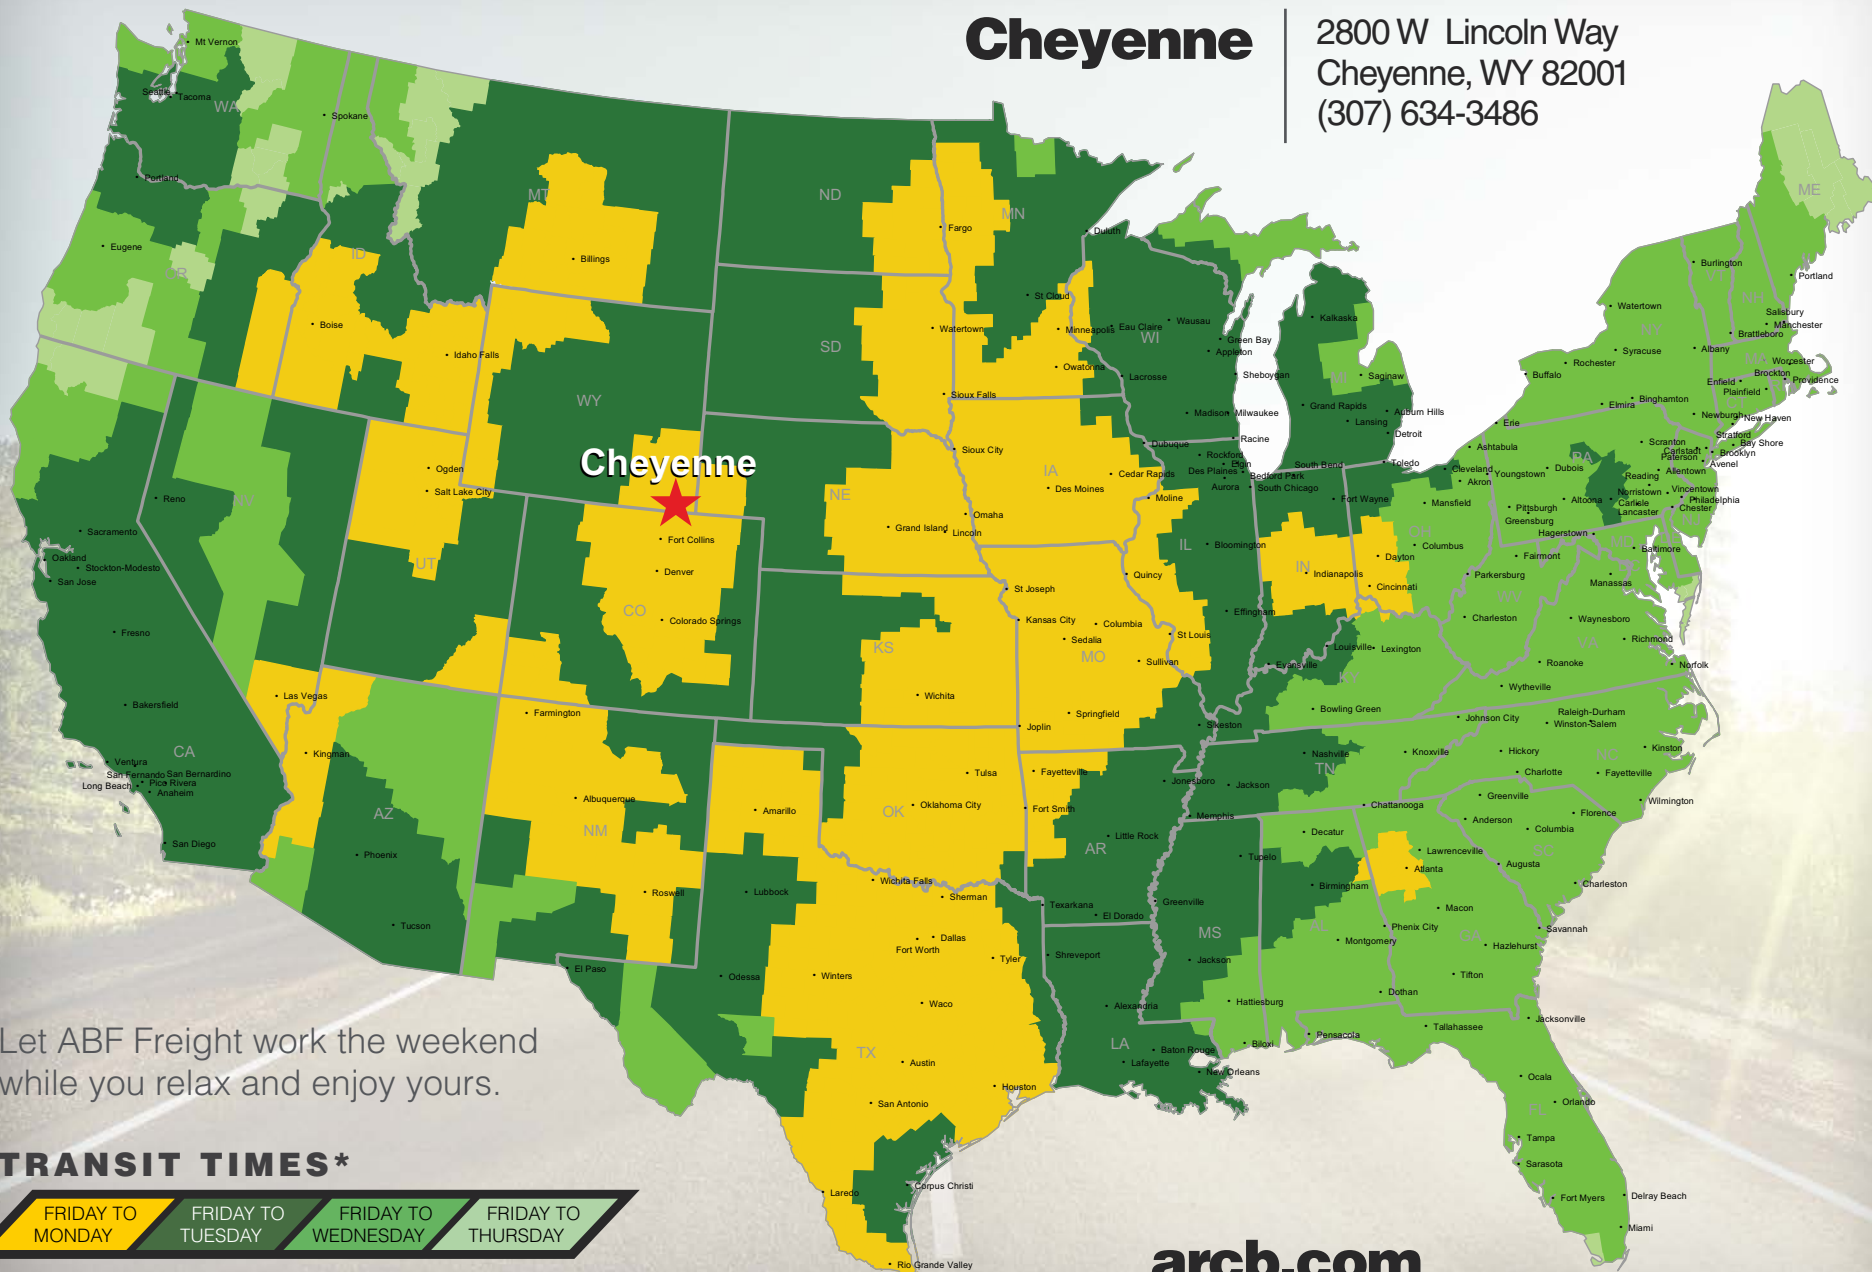

Cheyenne

2800 W Lincoln Way
Cheyenne, WY 82001
(307) 634-3486

Let ABF Freight work the weekend while you relax and enjoy yours.

TRANSIT TIMES*

FRIDAY TO MONDAY	FRIDAY TO TUESDAY	FRIDAY TO WEDNESDAY	FRIDAY TO THURSDAY
------------------	-------------------	---------------------	--------------------

*Map graphically represents outbound transit times to service centers and is for illustrative purposes only. For a specific transit request, visit arcb.com or contact your account manager.

arcb.com

022018-489